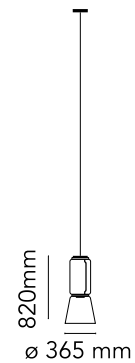

FLOS

■ F0268000 Black

Noctambule Suspension 1 Low Cylinder Cone

Designed by Konstantin Grcic, 2019

36W - 973lm - 2700K - CRI> 90

Hanging lamps consisting of interconnecting glass modules reaching a length of 3,2 mt. (126.77") with 4 mt. (157.48") suspended power cable. Cylindrical and semi-spherical transparent blown glass structure, suspended die cast aluminium ring connector, hydroformed steel internal lateral arm and injection moulded optical opal silicone outer ring diffusers. The power supply unit within the ceiling rose can be used as a dimmer to adjust the light intensity by 10% to 100% in either direction by means of the 0-10/1-10V, PUSH, DALI control.

Are you a professional and your project needs consulting and support?

[BOOK AN APPOINTMENT](#)

Main specifications

EAN	8059607000625
Mounting	Suspension
Environments	Indoor dry location
Light Source Type	LED
LED type	LED Module
Power (W)	36
System flux (lm)	973

Physical

Colour	Black
Cord length (mm)	4000
Canopy dimension (mm)	46
Net weight (kg)	10.2
Package volume (m3)	0.21
IP internal	20

Download

Mounting instructions	↓ PDF
Mounting instructions	↓ PDF
Spare Parts	↓ PDF