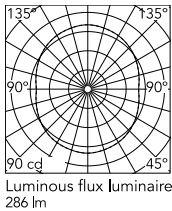

Physical

Colour	Black
Cord length (mm)	4000
Canopy dimension (mm)	46
Net weight (kg)	10.2
Package volume (m3)	0.21
IP internal	20

Download

Mounting instructions	↓ PDF
Mounting instructions	↓ PDF
Spare Parts	↓ PDF

Photometric Files

LDT / IES	↓ ZIP
-----------	-----------------------

Technical Drawings

3D	↓ ZIP
Bim	↓ ZIP

Schematic light drawing

Photometric

Lighting type	Total
Light distribution	Symmetric
CCT (K)	2700
CRI>	90