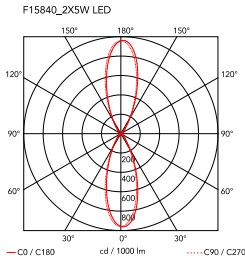

Are you a professional and your project needs consulting and support?

[BOOK AN APPOINTMENT](#)

Main specifications

EAN	8059607001509
Mounting	Wall
Environments	Indoor Outdoor wet location
Light Source Type	LED
LED type	LED array
Power (W)	10
System flux (lm)	637

Physical

Colour	Deep Brown
Net weight (kg)	1.1
IP internal	55

Download

Mounting instructions	↓ PDF
Mounting instructions	↓ PDF
Spare Parts	↓ PDF

Photometric Files

LDT / IES	↓ ZIP
---------------------------	-----------------------

Technical Drawings

2D	↓ ZIP
3D	↓ ZIP

Schematic light drawing

Photometric

Lighting type	Indirect, Direct
Light distribution	Symmetric
CCT (K)	3000

Electrical

Insulation class	I
Frequency (Hz)	50/60
Main voltage (Vac)	100-240
Driver	Integrated
Dimmable	No
Dimming type	Non Dimmable
Dimming interface	Not Dimmable
Batteries inside	No
Charging min time	No