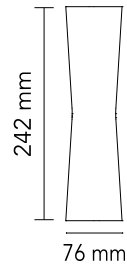

FLOS

 F1583018 Deep Brown

Clessidra 20°+20°

Designed by Antonio Citterio, 2011

10W - 637lm - 3000K

Diffused direct/indirect-light wall lighting device. Body obtained by means of aluminium pressofusion and diffusers in PMMA. Aluminium wall attachment with cover in PA66. Available in white-painted or chrome-plated for indoor version and dark brown-painted or dark gray-painted for outdoor version. High-efficiency lenses specially designed for the application, non-replaceable. Wide range (100-240Volt) power pack integrated in the body. Level IP55

Are you a professional and your project needs consulting and support?

[BOOK AN APPOINTMENT](#)

Main specifications

EAN	8059607001509
Mounting	Wall
Environments	Indoor Outdoor wet location
Light Source Type	LED
LED type	LED array
Power (W)	10
System flux (lm)	637

Physical

Colour	Deep Brown
Net weight (kg)	1.1
IP internal	55

Download

Mounting instructions	↓ PDF
Mounting instructions	↓ PDF
Spare Parts	↓ PDF

Photometric Files

LDT / IES	↓ ZIP
---------------------------	-----------------------

DOWNLOAD

F1581030
Wall attachment and internal lamp
body 20°+20°

F1580018
Deep brown external clessidra
lamp body

RF1580100
Screws and tool kit for clessidra
external lamp body