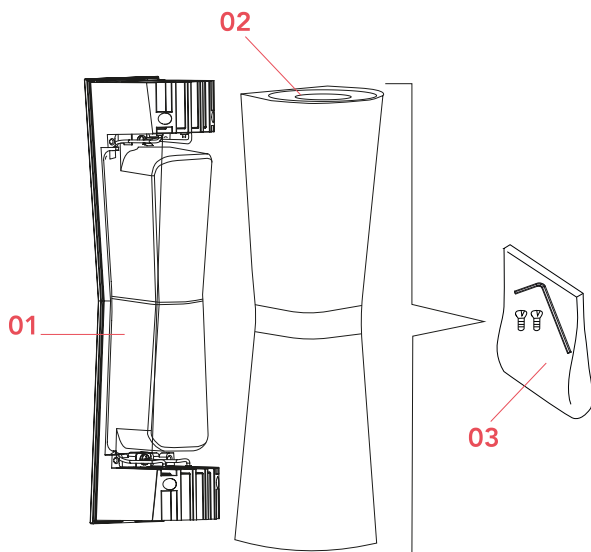

FLOS

 F1583018 Deep Brown

Clessidra 20°+20°

Designed by Antonio Citterio, 2011

10W - 637lm - 3000K

Diffused direct/indirect-light wall lighting device. Body obtained by means of aluminium pressofusion and diffusers in PMMA. Aluminium wall attachment with cover in PA66. Available in white-painted or chrome-plated for indoor version and dark brown-painted or dark gray-painted for outdoor version. High-efficiency lenses specially designed for the application, non-replaceable. Wide range (100-240Volt) power pack integrated in the body. Level IP55

Physical

Colour	Deep Brown
Net weight (kg)	1.1
IP internal	55

Download

Mounting instructions	↓ PDF
Mounting instructions	↓ PDF
Spare Parts	↓ PDF

Photometric Files

LDT / IES	↓ ZIP
---------------------------	-----------------------

- | | | |
|-----|--|-----------|
| 01. | Wall attachment and internal lamp body 20°+20° | F1581030 |
| 02. | Deep brown external clessidra lamp body | F1580018 |
| 03. | Screws and tool kit for clessidra external lamp body | RF1580100 |

DOWNLOAD

F1581030
Wall attachment and internal lamp
body 20°+20°

F1580018
Deep brown external clessidra
lamp body

RF1580100
Screws and tool kit for clessidra
external lamp body