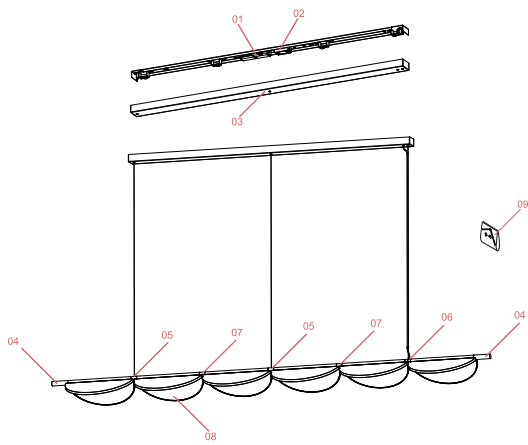

Spare Parts

02.	Led dimmer kit	RF0410300
09.	Kit with screws and allen key	RF3160100