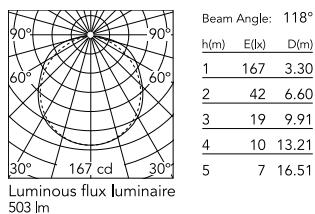

Physical

Colour	Lilac Metallized
Length (mm)	2423
Cord length (mm)	2300
Net weight (kg)	15.58
Package volume (m3)	0.31
IP internal	20

Download

[Mounting instructions](#)  PDF

Photometric Files

[LDT / IES](#)  LDT

Technical Drawings

[2D](#)  ZIP

[3D](#)  ZIP

[Bim](#)  ZIP

Schematic light drawing

Photometric

Lighting type	Direct
Light distribution	Symmetric
CCT (K)	2700
CRI>	95

Electrical