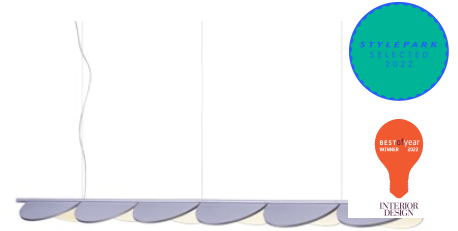

FLOS

F0423042 Lilac Metallized

Almendra Linear Suspension 6 NEW

Designed by Patricia Urquiola, 2022

90W - 3018lm - 2700K - CRI> 95

Suspension lamp with diffused light emission available in linear and organic compositions. Tubular structure made of aluminium and CNC aluminium terminals with matte or metallized finish. Edge Lighting technology integrated. Light units can be turned by steps of 60° within the structure in order to change the direction of the light emitted. Metal rosette with matte white finish. The integrated electronics in the ceiling rose allow the use of different dimming systems: 1-10V, DALI, push-dim or potentiometer. Useful length of the cable 3 mt. The product has been designed according to the ISCC standards and it is assembled with total absence of glued components so that it can be completely separated for future recyclability.

Physical

Colour	Lilac Metallized
Length (mm)	2423
Cord length (mm)	2300
Net weight (kg)	15.58
Package volume (m3)	0.31
IP internal	20

Download

[Mounting instructions](#)  PDF

Photometric Files

[LDT / IES](#)  LDT