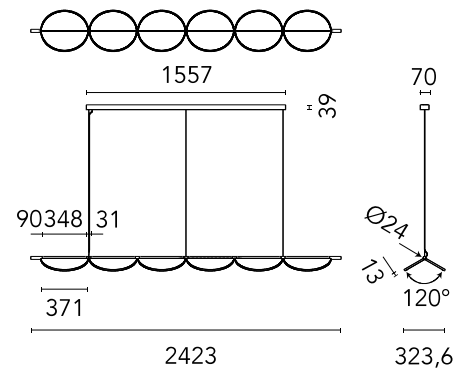

FLOS

F0423042 Lilac Metallized

Almendra Linear Suspension 6 NEW

Designed by Patricia Urquiola, 2022

90W - 3018lm - 2700K - CRI> 95

Suspension lamp with diffused light emission available in linear and organic compositions. Tubular structure made of aluminium and CNC aluminium terminals with matte or metallized finish. Edge Lighting technology integrated. Light units can be turned by steps of 60° within the structure in order to change the direction of the light emitted. Metal rosette with matte white finish. The integrated electronics in the ceiling rose allow the use of different dimming systems: 1-10V, DALI, push-dim or potentiometer. Useful length of the cable 3 mt. The product has been designed according to the ISCC standards and it is assembled with total absence of glued components so that it can be completely separated for future recyclability.

Are you a professional and your project needs consulting and support?

[BOOK AN APPOINTMENT](#)

Main specifications

EAN	8059607048481
Mounting	Suspension
Environments	Indoor dry location
Light Source Type	LED
LED type	Edge Lighting
Power (W)	90
System flux (lm)	3018

Physical

Colour	Lilac Metallized
Length (mm)	2423
Cord length (mm)	2300
Net weight (kg)	15.58
Package volume (m3)	0.31
IP internal	20

Download

[Mounting instructions](#)  PDF

Photometric Files

[LDT / IES](#)  LDT

Technical Drawings

[2D](#)  ZIP

[3D](#)  ZIP

[Bim](#)  ZIP

Schematic light drawing

Photometric

Lighting type	Direct
Light distribution	Symmetric
CCT (K)	2700
CRI>	95

Electrical