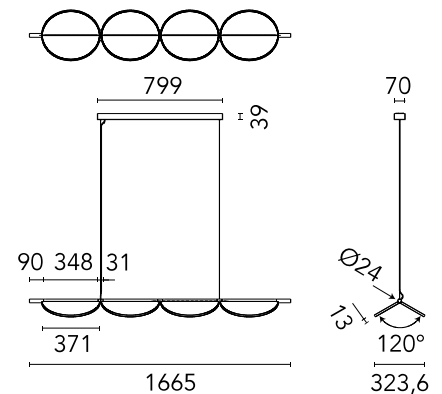

## Almendra Linear Suspension 4 NEW

Designed by Patricia Urquiola, 2022

60W - 2012lm - 2700K - CRI> 95

Suspension lamp with diffused light emission available in linear and organic compositions. Tubular structure made of aluminium and CNC aluminium terminals with matte or metallized finish. Edge Lighting technology integrated. Light units can be turned by steps of 60° within the structure in order to change the direction of the light emitted. Metal rosette with matte white finish. The integrated electronics in the ceiling rose allow the use of different dimming systems: 1-10V, DALI, push-dim or potentiometer. Useful length of the cable 3 mt. The product has been designed according to the ISCC standards and it is assembled with total absence of glued components so that it can be completely separated for future recyclability.

### Main specifications

EAN	8059607048429
Mounting	Suspension
Environments	Indoor dry location
Light Source Type	LED
LED type	Edge Lighting
Power (W)	60
System flux (lm)	2012

### Physical

Colour	Lilac Metallized
Length (mm)	1665
Cord length (mm)	2600
Net weight (kg)	10.18
Package volume (m3)	0.22
IP internal	20