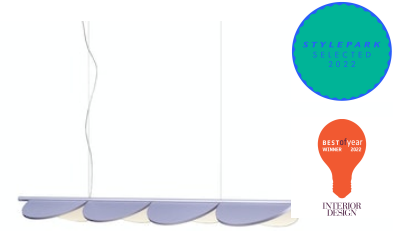

# FLOS

F0422042 Lilac Metallized

## Almendra Linear Suspension 4 NEW

Designed by Patricia Urquiola, 2022

60W - 2012lm - 2700K - CRI> 95

Suspension lamp with diffused light emission available in linear and organic compositions. Tubular structure made of aluminium and CNC aluminium terminals with matte or metallized finish. Edge Lighting technology integrated. Light units can be turned by steps of 60° within the structure in order to change the direction of the light emitted. Metal rosette with matte white finish. The integrated electronics in the ceiling rose allow the use of different dimming systems: 1-10V, DALI, push-dim or potentiometer. Useful length of the cable 3 mt. The product has been designed according to the ISCC standards and it is assembled with total absence of glued components so that it can be completely separated for future recyclability.