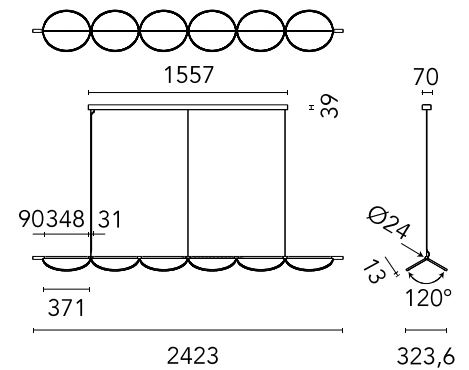

FLOS

F0423033 Anthracite

Almendra Linear Suspension 6 NEW

Designed by Patricia Urquiola, 2022

90W - 2706lm - 2700K - CRI > 95

Suspension lamp with diffused light emission available in linear and organic compositions. Tubular structure made of aluminium and CNC aluminium terminals with matte or metallized finish. Edge Lighting technology integrated. Light units can be turned by steps of 60° within the structure in order to change the direction of the light emitted. Metal rosette with matte white finish. The integrated electronics in the ceiling rose allow the use of different dimming systems: 1-10V, DALI, push-dim or potentiometer. Useful length of the cable 3 mt. The product has been designed according to the ISCC standards and it is assembled with total absence of glued components so that it can be completely separated for future recyclability.

Are you a professional and your project needs consulting and support?

[BOOK AN APPOINTMENT](#)

Main specifications

EAN	8059607048467
Mounting	Suspension
Environments	Indoor dry location
Light Source Type	LED
LED type	Edge Lighting
Power (W)	90
System flux (lm)	2706

Physical

Colour	Anthracite
Length (mm)	2423
Cord length (mm)	2300
Net weight (kg)	15.58
Package volume (m3)	0.31
IP internal	20

Download

[Mounting instructions](#) PDF

Photometric Files

[LDT / IES](#) LDT

Technical Drawings