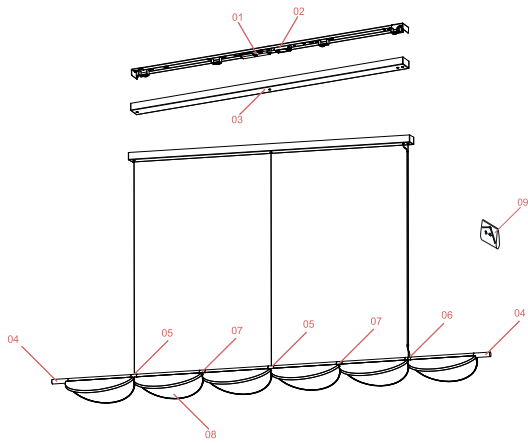

Spare Parts

02.	Led dimmer kit	RF0410300
09.	Kit with screws and allen key	RF3160100