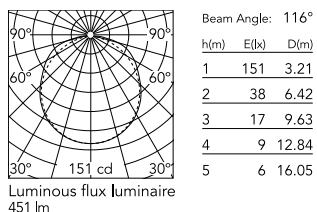

Schematic light drawing

Photometric

Lighting type	Direct
Light distribution	Symmetric
CCT (K)	2700
CRI>	95

Electrical

Insulation class	I
Frequency (Hz)	50/60
Main voltage (Vac)	220-240
LED voltage Vf (Vdc)	null
Driver	Integrated
Dimmable	Yes
Dimming type	Dimmable 0-10V, Dimmable Push, Dimmable 1-10V, Dimmable DALI 1
Dimming interface	Remote Dimmable (Dimmer Not Included)
Batteries inside	No

Ecodesign and Energy Labelling

This product contains a light source of energy efficiency class E

Non-replaceable light source

Replaceable control gear by a professional