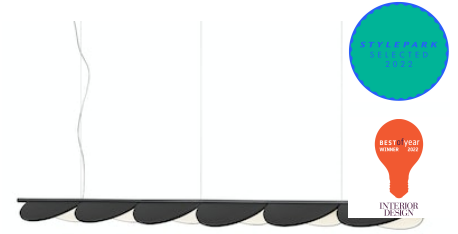

FLOS

F0423033 Anthracite

Almendra Linear Suspension 6 NEW

Designed by Patricia Urquiola, 2022

90W - 2706lm - 2700K - CRI > 95

Suspension lamp with diffused light emission available in linear and organic compositions. Tubular structure made of aluminium and CNC aluminium terminals with matte or metallized finish. Edge Lighting technology integrated. Light units can be turned by steps of 60° within the structure in order to change the direction of the light emitted. Metal rosette with matte white finish. The integrated electronics in the ceiling rose allow the use of different dimming systems: 1-10V, DALI, push-dim or potentiometer. Useful length of the cable 3 mt. The product has been designed according to the ISCC standards and it is assembled with total absence of glued components so that it can be completely separated for future recyclability.

Are you a professional and your project needs consulting and support?

[BOOK AN APPOINTMENT](#)

Main specifications

EAN	8059607048467
Mounting	Suspension
Environments	Indoor dry location
Light Source Type	LED
LED type	Edge Lighting
Power (W)	90
System flux (lm)	2706

Physical

Colour	Anthracite
Length (mm)	2423
Cord length (mm)	2300
Net weight (kg)	15.58
Package volume (m3)	0.31
IP internal	20

Download

[Mounting instructions](#) PDF

Photometric Files

[LDT / IES](#) LDT

Technical Drawings