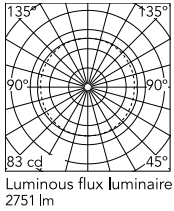

Schematic light drawing

Ecodesign and Energy Labelling

This product contains a light source of energy efficiency class F

Replaceable (LED only)
light source by a
professional

Photometric

Lighting type	Indirect, Direct
Light distribution	Symmetric
CCT (K)	2700

Electrical

Insulation class	III
Frequency (Hz)	50/60
Main voltage (Vac)	48
LED voltage Vf (Vdc)	null
Driver	Remote
Dimmable	Yes
Dimming type	Electronic 48V
Dimming interface	Remote Dimmable (Dimmer Not Included)
Batteries inside	No
Charging min time	No