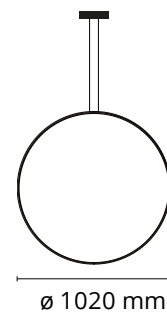

FLOS

■ F0408030 Black

Arrangements Round Large

Designed by Michael Anastassiades, 2018

54W - 2751lm - 2700K

Diffuse light suspended lighting device. Body in extruded, curved NC-machined and black powder-coated aluminium, diffuser in platinum optical silicone. Each component can be connected to the power pack by means of an electrical and mechanical connection system designed for customisable product set-up. Roses available with two powers: lamp with power under 70W and lamp with power under 190W. Class III roses also available for installations with remote power supply: "surface" version for installations on cement, "recessed" version for plasterboard ceilings. The electronics integrated in the rose enables use of dimming systems: push, 1-10, potentiometer, DALI. In the absence of these systems, the light flow can be set with the push system included in the rose. Cable length 2.4m

Are you a professional and your project needs consulting and support?

[BOOK AN APPOINTMENT](#)

Main specifications

EAN	8059607014127
Mounting	Suspension
Environments	Indoor dry location
Light Source Type	LED
LED type	LED Module
Power (W)	54
System flux (lm)	2751

Physical

Colour	Black
Cord length (mm)	2500
Net weight (kg)	1.2
Package height (mm)	50
Package width (mm)	1130
Package length (mm)	1130
Package volume (m3)	0.06
IP internal	20

Download

Mounting instructions	↓ PDF
Spare Parts	↓ PDF