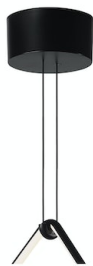

FLOS

■ F0408030 Black

Arrangements Round Large

Designed by Michael Anastassiades, 2018

54W - 2751lm - 2700K

Diffuse light suspended lighting device. Body in extruded, curved NC-machined and black powder-coated aluminium, diffuser in platinum optical silicone. Each component can be connected to the power pack by means of an electrical and mechanical connection system designed for customisable product set-up. Roses available with two powers: lamp with power under 70W and lamp with power under 190W. Class III roses also available for installations with remote power supply: "surface" version for installations on cement, "recessed" version for plasterboard ceilings. The electronics integrated in the rose enables use of dimming systems: push, 1-10, potentiometer, DALI. In the absence of these systems, the light flow can be set with the push system included in the rose. Cable length 2.4m

Accessories & Power Supply

REQUIRED

F0418030

Arrangements Recessed Rose

REQUIRED

F0415030

Arrangements Big Rose

REQUIRED