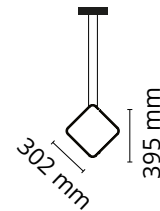

## Arrangements Square Small

Designed by Michael Anastassiades, 2018

20W - 883lm - 2700K

Diffuse light suspended lighting device. Body in extruded, curved NC-machined and black powder-coated aluminium, diffuser in platinum optical silicone. Each component can be connected to the power pack by means of an electrical and mechanical connection system designed for customisable product set-up. Roses available with two powers: lamp with power under 70W and lamp with power under 190W. Class III roses also available for installations with remote power supply: "surface" version for installations on cement, "recessed" version for plasterboard ceilings. The electronics integrated in the rose enables use of dimming systems: push, 1-10, potentiometer, DALI. In the absence of these systems, the light flow can be set with the push system included in the rose. Cable length 2.4m

### Physical

Colour	Black
Cord length (mm)	2500
Net weight (kg)	0.39
Package height (mm)	40
Package width (mm)	390
Package length (mm)	420
Package volume (m3)	0.01
IP internal	20