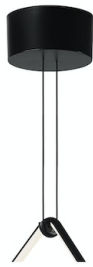

# FLOS

■ F0410030 Black

## Arrangements Square Small

Designed by Michael Anastassiades, 2018

20W - 883lm - 2700K

Diffuse light suspended lighting device. Body in extruded, curved NC-machined and black powder-coated aluminium, diffuser in platinum optical silicone. Each component can be connected to the power pack by means of an electrical and mechanical connection system designed for customisable product set-up. Roses available with two powers: lamp with power under 70W and lamp with power under 190W. Class III roses also available for installations with remote power supply: "surface" version for installations on cement, "recessed" version for plasterboard ceilings. The electronics integrated in the rose enables use of dimming systems: push, 1-10, potentiometer, DALI. In the absence of these systems, the light flow can be set with the push system included in the rose. Cable length 2.4m

## Accessories & Power Supply

REQUIRED

F0418030

Arrangements Recessed Rose

REQUIRED

F0415030

Arrangements Big Rose

REQUIRED