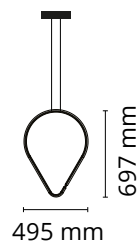

## Arrangements Drop Down

Designed by Michael Anastassiades, 2018

30W - 1530lm - 2700K

Diffuse light suspended lighting device. Body in extruded, curved NC-machined and black powder-coated aluminium, diffuser in platinum optical silicone. Each component can be connected to the power pack by means of an electrical and mechanical connection system designed for customisable product set-up. Roses available with two powers: lamp with power under 70W and lamp with power under 190W. Class III roses also available for installations with remote power supply: "surface" version for installations on cement, "recessed" version for plasterboard ceilings. The electronics integrated in the rose enables use of dimming systems: push, 1-10, potentiometer, DALI. In the absence of these systems, the light flow can be set with the push system included in the rose. Cable length 2.4m

### Physical

Colour	Black
Cord length (mm)	2500
Net weight (kg)	0.65
Package height (mm)	45
Package width (mm)	545
Package length (mm)	755
Package volume (m3)	0.02
IP internal	20