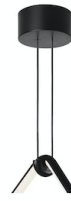

# FLOS

■ F0413030 Black

## Arrangements Drop Down

Designed by Michael Anastassiades, 2018

30W - 1530lm - 2700K

Diffuse light suspended lighting device. Body in extruded, curved NC-machined and black powder-coated aluminium, diffuser in platinum optical silicone. Each component can be connected to the power pack by means of an electrical and mechanical connection system designed for customisable product set-up. Roses available with two powers: lamp with power under 70W and lamp with power under 190W. Class III roses also available for installations with remote power supply: "surface" version for installations on cement, "recessed" version for plasterboard ceilings. The electronics integrated in the rose enables use of dimming systems: push, 1-10, potentiometer, DALI. In the absence of these systems, the light flow can be set with the push system included in the rose. Cable length 2.4m

## Accessories & Power Supply

REQUIRED

F0418030

Arrangements Recessed Rose

REQUIRED

F0415030

Arrangements Big Rose

REQUIRED

F0416030

Arrangements Small Rose