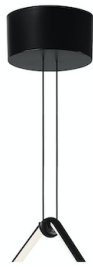

# FLOS

■ F0413030 Black

## Arrangements Drop Down

Designed by Michael Anastassiades, 2018

30W - 1530lm - 2700K

Diffuse light suspended lighting device. Body in extruded, curved NC-machined and black powder-coated aluminium, diffuser in platinum optical silicone. Each component can be connected to the power pack by means of an electrical and mechanical connection system designed for customisable product set-up. Roses available with two powers: lamp with power under 70W and lamp with power under 190W. Class III roses also available for installations with remote power supply: "surface" version for installations on cement, "recessed" version for plasterboard ceilings. The electronics integrated in the rose enables use of dimming systems: push, 1-10, potentiometer, DALI. In the absence of these systems, the light flow can be set with the push system included in the rose. Cable length 2.4m

## Accessories & Power Supply

REQUIRED

F0418030

Arrangements Recessed Rose

REQUIRED

F0415030

Arrangements Big Rose

REQUIRED