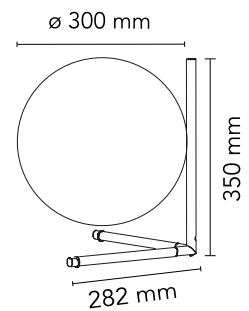

### Main specifications

EAN	8059607002933
Mounting	Table
Environments	Indoor dry location
Light Source Type	Bulb
Lamp category	Halogen
Lamp holders	E27
Ilcos	HSGS
Number of heads	1
Power (W)	205

### Physical

Colour	Brass
Net weight (kg)	2.4
Package volume (m3)	0.07
IP internal	20

## Schematic light drawing

Luminous flux Luminaire  
1252 lm