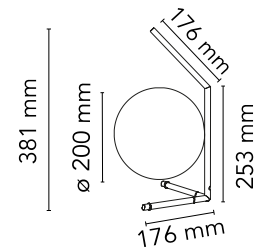

### Main specifications

EAN	8059607002773
Mounting	Table
Environments	Indoor dry location
Light Source Type	Bulb
Lamp category	Halogen
Lamp holders	E14
Ilcos	HSGS
Number of heads	1
Power (W)	60

### Physical

Colour	Black
Length (mm)	200
Net weight (kg)	1.4
Package volume (m3)	0.04
IP internal	20