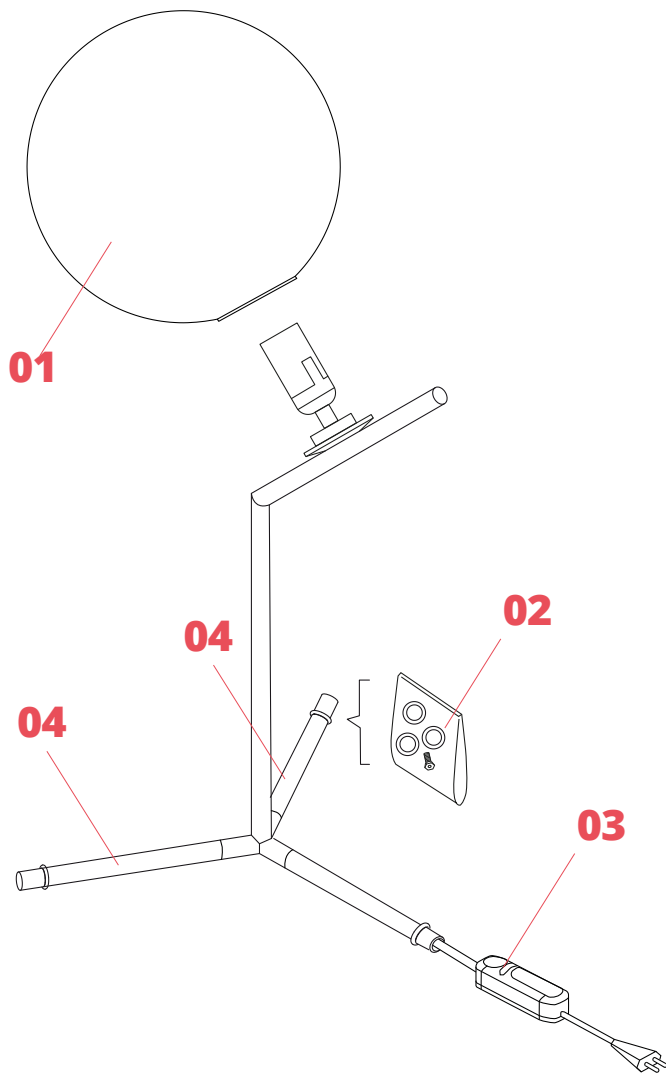

RF32290

LED Lamp E14 8W 2700K T28

NOT INCLUDED

RF32767

LED Lamp 9W E14 220-240V
2700K T28

Spare Parts

- | | | |
|-----|--|-----------|
| 01. | IC Lights 1 diffuser for brass version | F3136059 |
| 02. | Gasket and foot kit for ic high-low | RF3160400 |
| 04. | Lower brass leg | RF23317 |