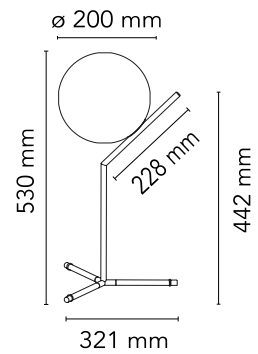

Are you a professional and your project needs consulting and support?

[BOOK AN APPOINTMENT](#)

Main specifications

EAN	8059607002667
Mounting	Table
Environments	Indoor dry location
Light Source Type	Bulb
Lamp category	Halogen
Lamp holders	E14
Ilcos	HSGS
Number of heads	1
Power (W)	60

Physical

Colour	Brass
Net weight (kg)	1.2
Package volume (m3)	0.04
IP internal	20

Download

[Mounting instructions](#) PDF

[Spare Parts](#) PDF

Photometric Files

[LDT / IES](#) LDT

Technical Drawings

[2D](#) ZIP

[3D](#) ZIP

[Bim](#) ZIP

Schematic light drawing

Luminous flux luminaire
689 lm

Photometric

Lighting type	Total
Light distribution	Asymmetric

Electrical