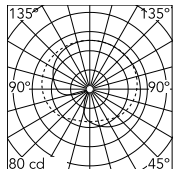

Physical

Colour	Brass
Net weight (kg)	1.2
Package volume (m3)	0.04
IP internal	20

Download

[Mounting instructions](#) PDF

[Spare Parts](#) PDF

Photometric Files

[LDT / IES](#) LDT

Technical Drawings

[2D](#) ZIP

[3D](#) ZIP

[Bim](#) ZIP

Schematic light drawing

Luminous flux luminaire
689 lm

Photometric

Lighting type	Total
Light distribution	Asymmetric

Electrical