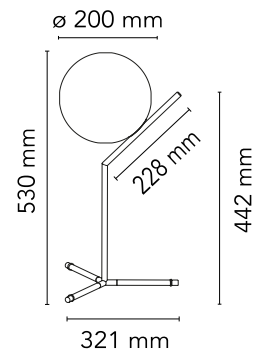

Are you a professional and your project needs consulting and support?

[BOOK AN APPOINTMENT](#)

Main specifications

EAN	8059607002650
Mounting	Table
Environments	Indoor dry location
Light Source Type	Bulb
Lamp category	Halogen
Lamp holders	E14
Ilcos	HSGS
Number of heads	1
Power (W)	60

Physical

Colour	Chrome
Net weight (kg)	1.4
Package volume (m3)	0.04
IP internal	20

Download

[Mounting instructions](#) PDF

[Spare Parts](#) PDF

Photometric Files

[LDT / IES](#) LDT

Technical Drawings