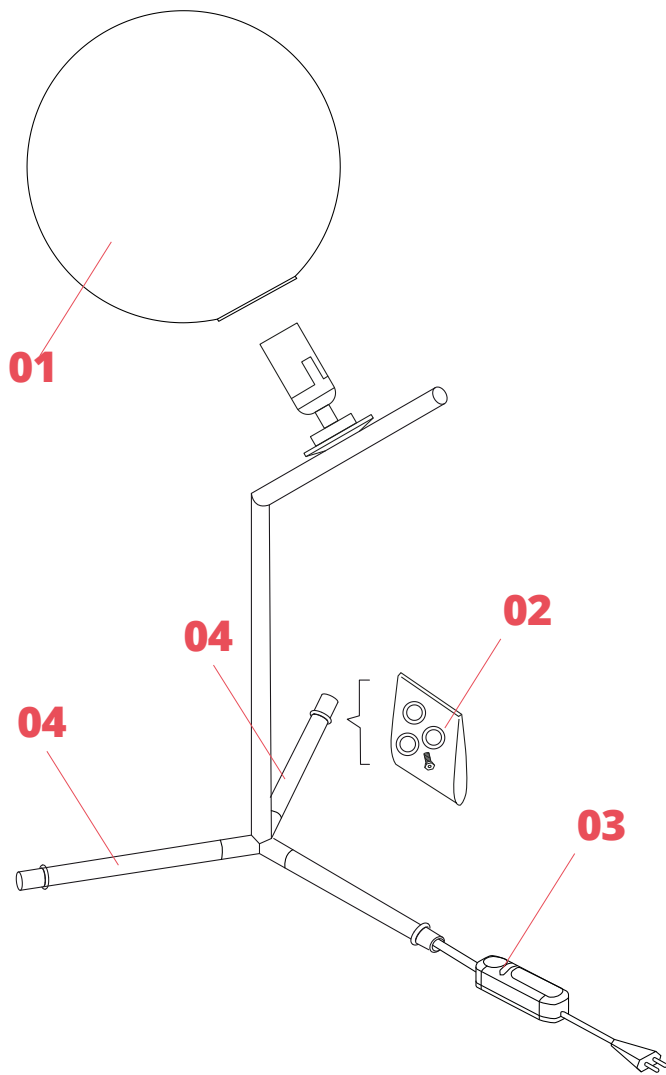

RF32290

LED Lamp E14 8W 2700K T28

NOT INCLUDED

RF32767

LED Lamp 9W E14 220-240V
2700K T28

Spare Parts

- | | | |
|-----|---|-----------|
| 01. | IC Lights 1 diffuser for chrome version | F3136057 |
| 02. | Gasket and foot kit for ic high-low | RF3160400 |
| 04. | Lower chrome leg | RF23805 |