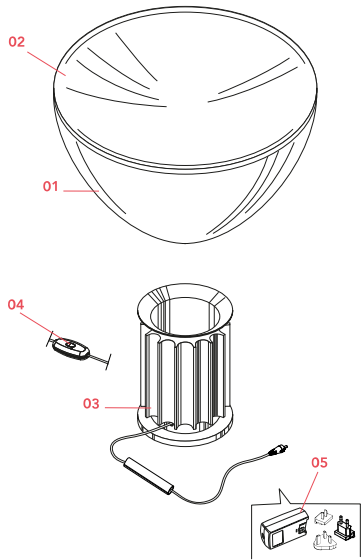

Spare Parts

01.	Taccia Small transparent diffuser & reflector	F6606000
02.	White reflector	RF24886
03.	Taccia Small LED black base	F6605030
04.	Jack plug with coaxial cable and dimmer	RF6605100
05.	Black plug assembly kit & 24V driver	RF3320100

DOWNLOAD