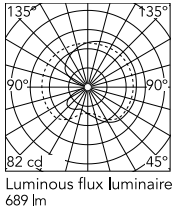

[2D](#) ZIP

[3D](#) ZIP

[Bim](#) ZIP

IK	IP
07	20

Schematic light drawing

Photometric

Lighting type	Total
Light distribution	Asymmetric

Electrical