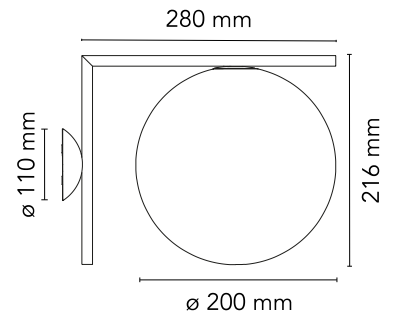

Are you a professional and your project needs consulting and support?

[BOOK AN APPOINTMENT](#)

Main specifications

EAN	8059607003527
Mounting	Ceiling and wall surface
Environments	Indoor dry location
Light Source Type	Bulb
Lamp category	Halogen
Lamp holders	E14
Ilcos	HSGS
Number of heads	1
Power (W)	60

Physical

Colour	Brass
Net weight (kg)	1.65
Package volume (m3)	0.04
IP internal	20

Download

[Mounting instructions](#) PDF

[Spare Parts](#) PDF

Photometric Files

[LDT / IES](#) LDT

Technical Drawings

[2D](#) ZIP

[3D](#) ZIP

[Bim](#) ZIP

IK	IP
07	20

Schematic light drawing

Photometric

Lighting type	Total
Light distribution	Asymmetric

Electrical