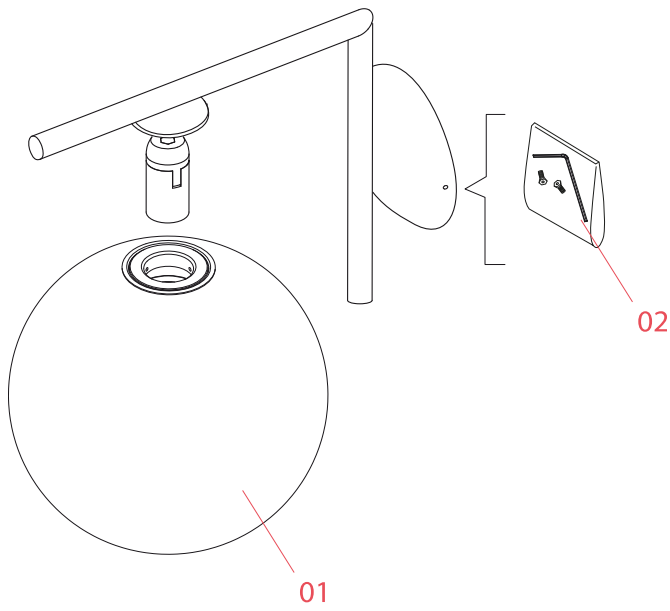

FLOS

F3178059 Brass

IC Lights Ceiling/Wall 1

Designed by Michael Anastassiades, 2014

Halogen - 60W

Wall-ceiling lamp providing diffused light. Frame in brass, brushed and transparent varnished or chrome steel. Blown glass opal diffuser.

RF32290

LED Lamp E14 8W 2700K T28

NOT INCLUDED

RF32767

LED Lamp 9W E14 220-240V
2700K T28

Spare Parts

- 01. IC Lights 1 diffuser for brass version F3136059
- 02. Kit with screws and allen key RF3160100

DOWNLOAD