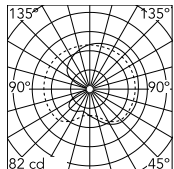

Physical

Colour	Chrome
Net weight (kg)	1.85
Package volume (m3)	0.04
IP internal	20

Download

[Mounting instructions](#) PDF

[Spare Parts](#) PDF

Photometric Files

[LDT / IES](#) LDT

Technical Drawings

[2D](#) ZIP

[3D](#) ZIP

[Bim](#) ZIP

IK	IP
07	20

Schematic light drawing

Photometric

Lighting type	Total
Light distribution	Asymmetric

Electrical