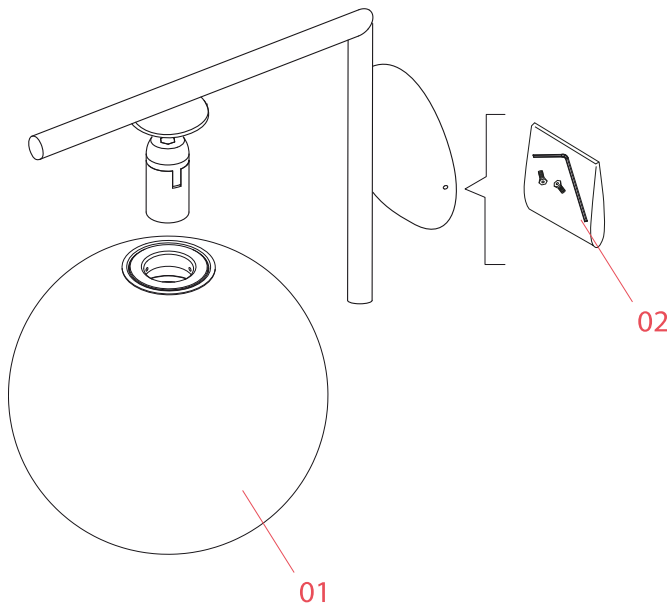

RF32290

LED Lamp E14 8W 2700K T28

NOT INCLUDED

RF32767

LED Lamp 9W E14 220-240V
2700K T28

Spare Parts

- 01. IC Lights 1 diffuser for chrome version F3136057
- 02. Kit with screws and allen key RF3160100

DOWNLOAD