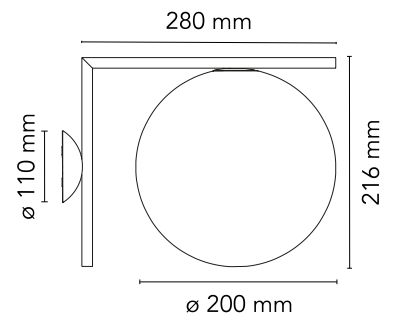

Are you a professional and your project needs consulting and support?

[BOOK AN APPOINTMENT](#)

Main specifications

EAN	8059607003510
Mounting	Ceiling and wall surface
Environments	Indoor dry location
Light Source Type	Bulb
Lamp category	Halogen
Lamp holders	E14
Ilcos	HSGS
Number of heads	1
Power (W)	60

Physical

Colour	Chrome
Net weight (kg)	1.85
Package volume (m3)	0.04
IP internal	20

Download

[Mounting instructions](#) PDF

[Spare Parts](#) PDF

Photometric Files

[LDT / IES](#) LDT

Technical Drawings

[2D](#) ZIP

[3D](#) ZIP

[Bim](#) ZIP

IK	IP
07	20

Schematic light drawing

Photometric

Lighting type	Total
Light distribution	Asymmetric

Electrical