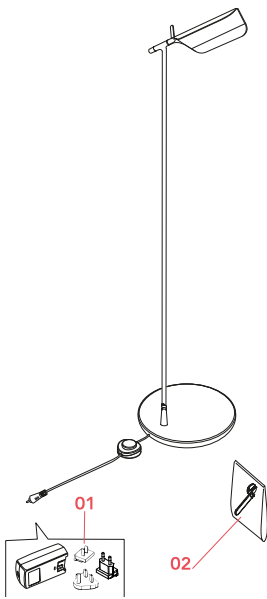

## Schematic light drawing

## Spare Parts

01. Black plug assembly kit & 24V driver RF3320100

02. Locking key tool RF13905

**DOWNLOAD**

RF3320100  
Black plug assembly kit & 24V  
driver

RF13905  
Locking key tool  
driver