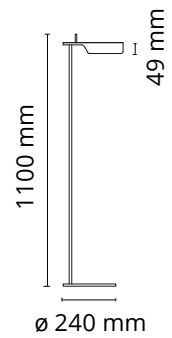

## Tab Floor

Designed by Edward Barber and Jay Osgerby, 2011

9W - 347lm - 2700K - CRI> 90

Floor luminaire providing direct lighting with adjustable head. Body in painted pressofused aluminium. Multi-led diffuser in specially designed PMMA to avoid the Multi Shadow effect and dazzle. Head rotation  $\pm 90^\circ$ .

### Main specifications

EAN	8059607006573
Mounting	Floor
Environments	Indoor dry location
Light Source Type	LED
LED type	LED Module
Power (W)	9
System flux (lm)	347

### Physical

Colour	Black
Net weight (kg)	1.9
Package height (mm)	160
Package width (mm)	330
Package length (mm)	1210
Package volume (m3)	0.06
IP internal	20