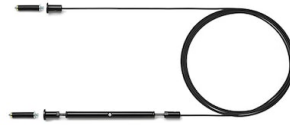

OPTIONAL

F6485030

String Light Kit cable