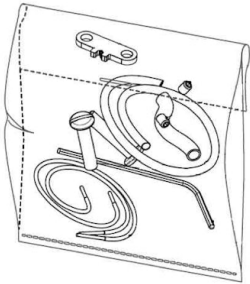

## Spare Parts

- |     |   |           |
|-----|---|-----------|
| 01. | Kit with white hooks and white cable clamps             | RF6480109 |
| 01. | String Light black hooks & cable clamps 5-unit kit      | RF6480130 |
| 02. | Power supply unit for led                               | RF22934   |
| 03. | Kit with allen key and screws for ceiling rose assembly | RF6480200 |
| 03. | Kit with allen key and screws for ceiling rose assembly | RFU648200 |

**DOWNLOAD**

RF6480109

Kit with white hooks and white cable clamps

RF6480130

String Light black hooks & cable clamps 5-unit kit

RF22934

Power supply unit for led

RF6480200

Kit with allen key and screws for ceiling rose assembly

RFU648200

Kit with allen key and screws for ceiling rose assembly