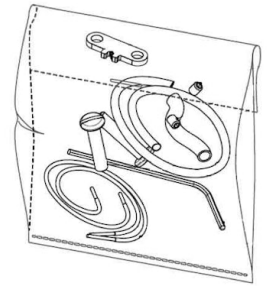

## Spare Parts

- |     |   |           |
|-----|---|-----------|
| 01. | Kit with white hooks and white cable clamps             | RF6480109 |
| 02. | Power supply unit for led                               | RF22934   |
| 03. | Kit with allen key and screws for ceiling rose assembly | RF6480200 |
| 03. | Kit with allen key and screws for ceiling rose assembly | RFU648200 |

RF6480109

Kit with white hooks and white cable clamps

RF22934

Power supply unit for led

RF6480200

Kit with allen key and screws for ceiling rose assembly

RFU648200

Kit with allen key and screws for ceiling rose assembly