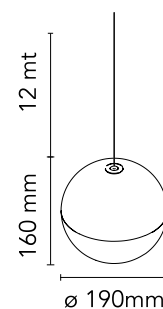

FLOS

F6486009 White

String Light - Sphere head - 12mt cable

Designed by Michael Anastassiades, 2014

21W - 1515lm - 2700K

Suspension lamp providing diffused light. Black, white or blue varnished die-cast aluminium body coated with clear soft-touch varnish. Optical diffuser in opal PC. Suspension system of 12 metres with Kevlar reinforced coaxial cable. Available with wall/ceiling connection in black PC and power supply with floor switch in black varnished PC. The on/off switch is electronic with optical and touch dimm mechanism included or touch dimm and CASAMBI Ready version. Dimmer included. Compulsory to add either floor switch or ceiling/wall rose.

Are you a professional and your project needs consulting and support?

[BOOK AN APPOINTMENT](#)