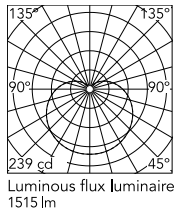

Schematic light drawing

Ecodesign and Energy Labelling

This product contains a light source of energy efficiency class D

Replaceable (LED only)
light source by a
professional

Photometric

Lighting type	Total
Light distribution	Roto symmetric
CCT (K)	2700

Electrical

Insulation class	III
Main voltage (Vac)	48
Forward voltage (V)	48
LED voltage Vf (Vdc)	null
Driver	Remote excluded
Dimmable	Yes
Dimming type	Electronic 48V
Dimming interface	Dimmer Integrated
Batteries inside	No
Charging min time	No