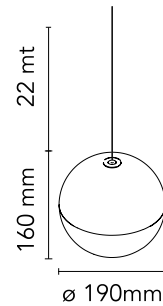

FLOS

F6496014 Blue

String Light - Sphere head - 22mt cable

Designed by Michael Anastassiades, 2014

21W - 1515lm - 2700K

Suspension lamp providing diffused light. Black, white or blue varnished die-cast aluminium body coated with clear soft-touch varnish. Optical diffuser in opal PC. Suspension system of 22 metres with Kevlar reinforced coaxial cable. Available with wall/ceiling connection in black PC and power supply with floor switch in black varnished PC. The on/off switch is electronic with optical and touch dimm mechanism included or touch dimm and CASAMBI Ready version. Dimmer included. Compulsory to add either floor switch or ceiling/wall rose.

Are you a professional and your project needs consulting and support?

[BOOK AN APPOINTMENT](#)