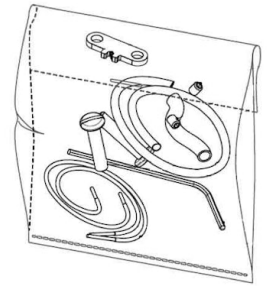

RFU648200
Kit with allen key and screws for
ceiling rose assembly