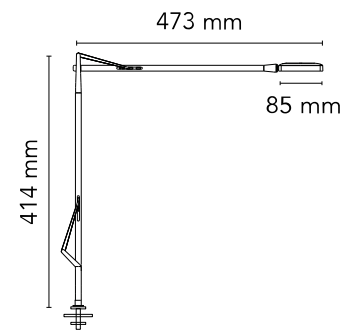

FLOS

F3456009 White

Kelvin Edge Desk support (hidden cable)

Designed by Antonio Citterio, 2015

7W - 306lm - 2700-3200K - CRI> 90

Adjustable table lamp providing direct light. Aluminium painted or chromed body, with die cast head, joints and forks, and extruded arms. Diffuser in photoengraved polycarbonate and aluminate on the perimeter. Edge Lighting technology light source. Optical switch sensor placed on the head that provide 3-step dimming function and color temperature adjustment at 2700K or 3200K. Power cord length 150 cm. Plug-in power supply with interchangeable plugs.

Are you a professional and your project needs consulting and support?

[BOOK AN APPOINTMENT](#)

Main specifications

EAN	8059607004777
Mounting	Desk support with hidden cable
Environments	Indoor dry location
Light Source Type	LED
LED type	LED Module
Power (W)	7
System flux (lm)	306

Physical

Colour	White
Net weight (kg)	0.67
Package volume (m3)	0.02
IP internal	20

Download

Mounting instructions	↓ PDF
Mounting instructions	↓ PDF
Mounting instructions	↓ PDF
Spare Parts	↓ PDF

Photometric Files