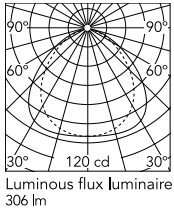

FLOS

F3456009 White

Kelvin Edge Desk support (hidden cable)

Designed by Antonio Citterio, 2015

7W - 306lm - 2700-3200K - CRI> 90

Adjustable table lamp providing direct light. Aluminium painted or chromed body, with die cast head, joints and forks, and extruded arms. Diffuser in photoengraved polycarbonate and aluminate on the perimeter. Edge Lighting technology light source. Optical switch sensor placed on the head that provide 3-step dimming function and color temperature adjustment at 2700K or 3200K. Power cord length 150 cm. Plug-in power supply with interchangeable plugs.

Physical

Colour	White
Net weight (kg)	0.67
Package volume (m3)	0.02
IP internal	20

Download

Mounting instructions	↓ PDF
Mounting instructions	↓ PDF
Mounting instructions	↓ PDF
Spare Parts	↓ PDF

Photometric Files

LDT / IES	↓ LDT
-----------	-----------------------

Technical Drawings

2D	↓ ZIP
----	-----------------------

Schematic light drawing

Photometric

Lighting type	Direct
Light distribution	Symmetric
CCT (K)	2700-3200
CRI>	90