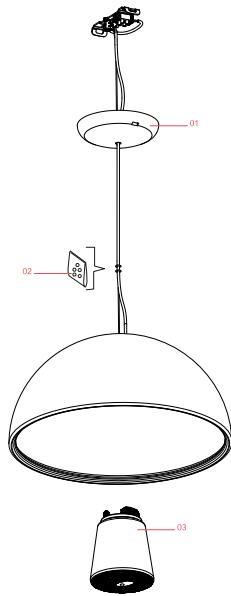

Spare Parts

01. Gold ceiling rose assembly

RF6410144

03. Kit of 5 or rings

RF05382

DOWNLOAD