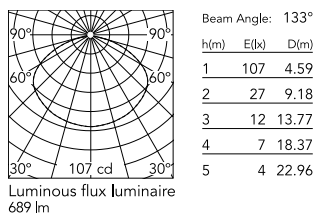

Schematic light drawing

Photometric

Lighting type	Direct
Light distribution	Symmetric

Electrical

Insulation class	I
Frequency (Hz)	50/60
Main voltage (Vac)	220-250
LED voltage Vf (Vdc)	null
Dimmable	Yes
Dimming interface	Remote Dimmable (Dimmer Not Included)
Batteries inside	No