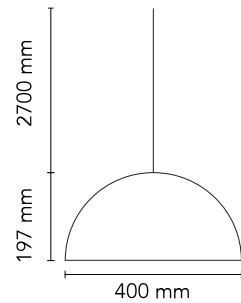

FLOS

F6405044 Gold

Skygarden Small

Designed by Marcel Wanders, 2020

LED retrofit - 10W

Hanging lamp with diffuse light. Plaster dome with white interior and exterior finishes in the following colours: rust, shiny black, shiny white, or opaque gold. Dome support in aluminium alloy. Diffuser in blown milk glass. Decoration in photoengraved and deep drawn stainless steel. Polycarbonate rose in the same colour as the dome.

Are you a professional and your project needs consulting and support?

BOOK AN APPOINTMENT

Main specifications

EAN	8059607035009
Mounting	Suspension
Environments	Indoor dry location
Light Source Type	Bulb
Lamp category	LED retrofit
Lamp type	T28
Lamp holders	E14
Bulb finish	Frosted
Number of heads	1
Power (W)	10
System power (W)	10

Physical

Colour	Gold
Length (mm)	400
Cord length (mm)	2700
Net weight (kg)	5
Package volume (m3)	0.1
IP internal	20

Download

Mounting instructions [↓ PDF](#)

Spare Parts [↓ PDF](#)

Photometric Files

LDT / IES [↓ LDT](#)

Technical Drawings

3D [↓ ZIP](#)

[🔒 Bim](#) [↓ ZIP](#)