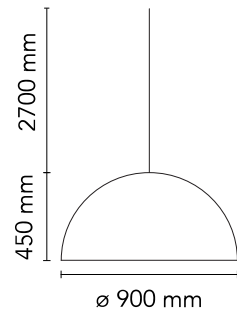

Halogen - 205W

Suspension luminaire providing diffused lighting. Hemispherical, mechanically-processed cast plaster diffuser, painted white inside. Outer finish: rust, glossy black, glossy white or matte gold. Plaster diffuser support in die-cast aluminum alloy. Upper cable gland and blocking ring nut in black injection-molded PC. Shaped, adjustment screws. Transparent, injection-molded, upper and lower silicone shock absorbers. Lampholder and fixing support in PPS. Flashed and blown opal glass diffuser. Molded fixing ring nut in die-cast aluminum alloy with alodine plating. Frieze in photo-etched and mechanically drawn AISI 304 steel. Molded and galvanized steel ceiling attachment. Gray, injection-molded PC rose, painted the same color as the body.