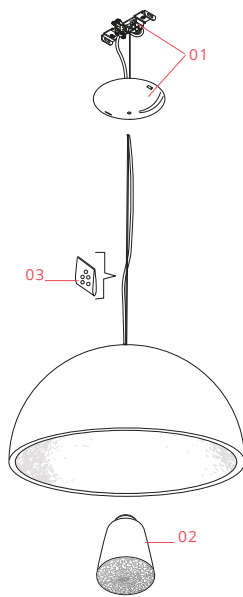

Spare Parts

01.	Black ceiling rose assembly	RF6410130
02.	Skygarden 1 glass diffuser	RF6410100
03.	Kit of 5 or rings	RF05382

DOWNLOAD