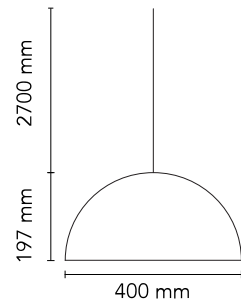

FLOS

■ F6405030 Black

Skygarden Small

Designed by Marcel Wanders, 2020

LED retrofit - 10W

Hanging lamp with diffuse light. Plaster dome with white interior and exterior finishes in the following colours: rust, shiny black, shiny white, or opaque gold. Dome support in aluminium alloy. Diffuser in blown milk glass. Decoration in photoengraved and deep drawn stainless steel. Polycarbonate rose in the same colour as the dome.

Are you a professional and your project needs consulting and support?

[BOOK AN APPOINTMENT](#)

Main specifications

EAN	8059607034989
Mounting	Suspension
Environments	Indoor dry location
Light Source Type	Bulb
Lamp category	LED retrofit
Lamp type	T28
Lamp holders	E14
Bulb finish	Frosted
Number of heads	1
Power (W)	10
System power (W)	10

Physical

Colour	Black
Length (mm)	400
Cord length (mm)	2700
Net weight (kg)	5
Package volume (m3)	0.1
IP internal	20

Download

[Mounting instructions](#) PDF

[Spare Parts](#) PDF

Photometric Files

[LDT / IES](#) LDT

Technical Drawings

[3D](#) ZIP

[Bim](#) ZIP