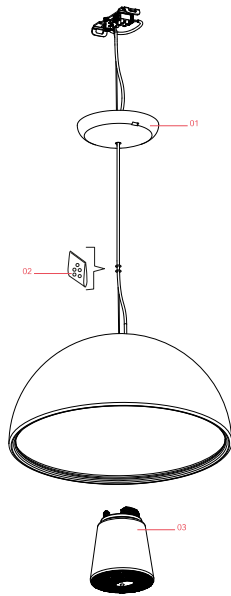

## Skygarden Small

Designed by Marcel Wanders, 2020

LED retrofit - 10W

Hanging lamp with diffuse light. Plaster dome with white interior and exterior finishes in the following colours: rust, shiny black, shiny white, or opaque gold. Dome support in aluminium alloy. Diffuser in blown milk glass. Decoration in photoengraved and deep drawn stainless steel. Polycarbonate rose in the same colour as the dome.

## Schematic light drawing

RF32767

LED Lamp 9W E14 220-240V  
2700K T28

NOT INCLUDED

RF32768

LED Lamp 9W E14 220-240V  
3000K T28

## Spare Parts

01. Black ceiling rose assembly

RF6410130

03. Kit of 5 or rings

RF05382

**DOWNLOAD**

RF6410130

Black ceiling rose assembly