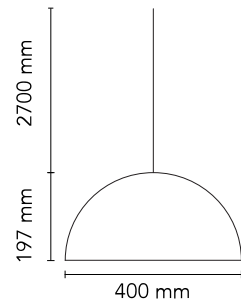

FLOS

F6405047 Rusty Brown

Skygarden Small

Designed by Marcel Wanders, 2020

LED retrofit - 10W

Hanging lamp with diffuse light. Plaster dome with white interior and exterior finishes in the following colours: rust, shiny black, shiny white, or opaque gold. Dome support in aluminium alloy. Diffuser in blown milk glass. Decoration in photoengraved and deep drawn stainless steel. Polycarbonate rose in the same colour as the dome.

Are you a professional and your project needs consulting and support?

[BOOK AN APPOINTMENT](#)

Main specifications

EAN	8059607035016
Mounting	Suspension
Environments	Indoor dry location
Light Source Type	Bulb
Lamp category	LED retrofit
Lamp type	T28
Lamp holders	E14
Bulb finish	Frosted
Number of heads	1
Power (W)	10
System power (W)	10

Physical

Colour	Rusty Brown
Length (mm)	400
Cord length (mm)	2700
Net weight (kg)	5
Package volume (m3)	0.1
IP internal	20

Download

[Mounting instructions](#) PDF

[Spare Parts](#) PDF

Photometric Files

[LDT / IES](#) LDT

Technical Drawings

[3D](#) ZIP

[Bim](#) ZIP

Schematic light drawing

Beam Angle: 133°

h(m)	E(lx)	D(m)
1	107	4.59
2	27	9.18
3	12	13.77
4	7	18.37
5	4	22.96

Luminous flux Luminaire
689 lm

Photometric