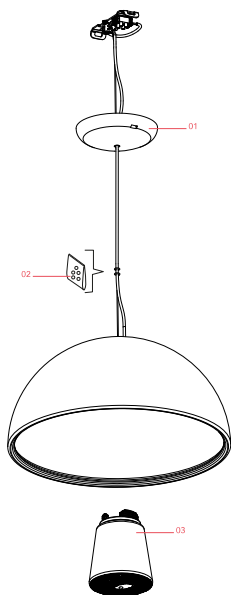

FLOS

F6405047 Rusty Brown

Skygarden Small

Designed by Marcel Wanders, 2020

LED retrofit - 10W

Hanging lamp with diffuse light. Plaster dome with white interior and exterior finishes in the following colours: rust, shiny black, shiny white, or opaque gold. Dome support in aluminium alloy. Diffuser in blown milk glass. Decoration in photoengraved and deep drawn stainless steel. Polycarbonate rose in the same colour as the dome.

Physical

Colour	Rusty Brown
Length (mm)	400
Cord length (mm)	2700
Net weight (kg)	5
Package volume (m3)	0.1
IP internal	20

Download

[Mounting instructions](#) PDF

[Spare Parts](#) PDF

Photometric Files

[LDT / IES](#) LDT

Technical Drawings

[3D](#) ZIP

[Bim](#) ZIP

Schematic light drawing

Beam Angle: 133°

h(m)	E(lx)	D(m)
1	107	4.59
2	27	9.18
3	12	13.77
4	7	18.37
5	4	22.96

Luminous flux Luminaire
689 lm

Photometric

RF32767

LED Lamp 9W E14 220-240V
2700K T28

NOT INCLUDED

RF32768

LED Lamp 9W E14 220-240V
3000K T28

Spare Parts

01. Rust ceiling rose assembly

RF6410147