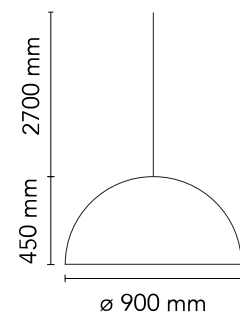

Halogen - 205W

Suspension luminaire providing diffused lighting. Hemispherical, mechanically-processed cast plaster diffuser, painted white inside. Outer finish: rust, glossy black, glossy white or matte gold. Plaster diffuser support in die-cast aluminum alloy. Upper cable gland and blocking ring nut in black injection-molded PC. Shaped, adjustment screws. Transparent, injection-molded, upper and lower silicone shock absorbers. Lampholder and fixing support in PPS. Flashed and blown opal glass diffuser. Molded fixing ring nut in die-cast aluminum alloy with alodine plating. Frieze in photo-etched and mechanically drawn AISI 304 steel. Molded and galvanized steel ceiling attachment. Gray, injection-molded PC rose, painted the same color as the body.