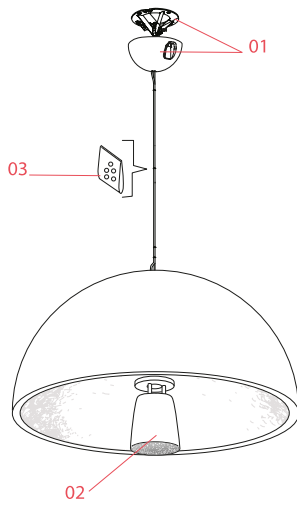

Spare Parts

01.	White ceiling rose assembly	RF6420209
02.	Glass diffuser assembly	RF6420100
03.	Kit of 5 or rings	RF05382

DOWNLOAD