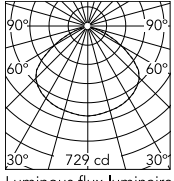

IP
20

Schematic light drawing

Beam Angle: 118°

h(m)	E(lx)	D(m)
1	729	3.36
2	182	6.72
3	81	10.08
4	46	13.44
5	29	16.79

Luminous flux luminaire
4210 lm

Photometric

Lighting type	Direct
Light distribution	Symmetric

Electrical

Insulation class	I
Frequency (Hz)	50/60
Main voltage (Vac)	220-250
LED voltage Vf (Vdc)	null
Dimmable	Yes
Dimming interface	Remote Dimmable (Dimmer Not Included)
Batteries inside	No
Charging min time	No