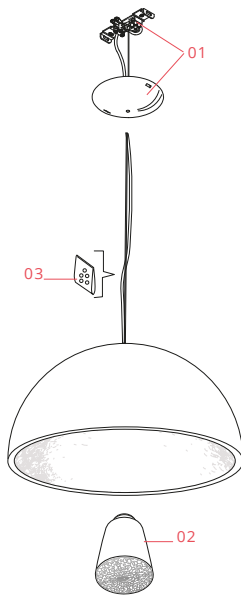

Spare Parts

01.	White rose assembly	RA3690209
02.	Skygarden 1 glass diffuser	RF6410100
03.	Kit of 5 or rings	RF05382

DOWNLOAD