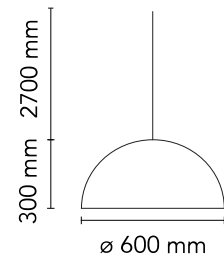

Halogen - 105W

Suspension luminaire providing diffused lighting. Hemispherical, mechanically-processed cast plaster diffuser, painted white inside. Outer finish: rust, glossy black, glossy white or matte gold. Plaster diffuser support in die-cast aluminum alloy, liquid-painted white. Molded upper bushing in die-cast, polished aluminum alloy, protected with transparent paint on the entire visible part. Upper cable gland and blocking ring nut in black injection-molded PC (polycarbonate). Shaped, galvanized adjustment screws. Transparent, injection-molded, upper and lower silicone shock absorbers. Lamp holder and fixing support in black injection-molded PPS (polyphenylene sulfide). Flashed and blown opal glass diffuser. Molded fixing ring nut in die-cast aluminum alloy with alodine plating. Skygarden 1 frieze in photo-etched and mechanically drawn AISI 304 steel. Molded and galvanized steel ceiling attachment Gray, injection-molded PA6 (Nylon) rose.