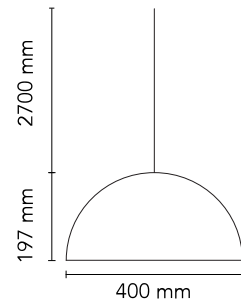

FLOS

F6405009 Glossy White

Skygarden Small

Designed by Marcel Wanders, 2020

LED retrofit - 10W

Hanging lamp with diffuse light. Plaster dome with white interior and exterior finishes in the following colours: rust, shiny black, shiny white, or opaque gold. Dome support in aluminium alloy. Diffuser in blown milk glass. Decoration in photoengraved and deep drawn stainless steel. Polycarbonate rose in the same colour as the dome.

Are you a professional and your project needs consulting and support?

[BOOK AN APPOINTMENT](#)