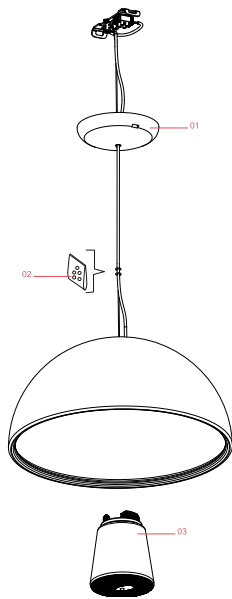

## Skygarden Small

Designed by Marcel Wanders, 2020

LED retrofit - 10W

Hanging lamp with diffuse light. Plaster dome with white interior and exterior finishes in the following colours: rust, shiny black, shiny white, or opaque gold. Dome support in aluminium alloy. Diffuser in blown milk glass. Decoration in photoengraved and deep drawn stainless steel. Polycarbonate rose in the same colour as the dome.

## Schematic light drawing

RF32767

LED Lamp 9W E14 220-240V  
2700K T28

NOT INCLUDED

RF32768

LED Lamp 9W E14 220-240V  
3000K T28

## Spare Parts

01. White rose assembly

RA3690209

03. Kit of 5 or rings

RF05382

**DOWNLOAD**

RA3690209

White rose assembly