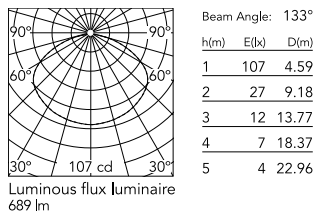

Schematic light drawing

Photometric

Lighting type	Direct
Light distribution	Symmetric

Electrical

Insulation class	I
Frequency (Hz)	50/60
Main voltage (Vac)	220-250
LED voltage Vf (Vdc)	null
Dimmable	Yes
Dimming interface	Remote Dimmable (Dimmer Not Included)
Batteries inside	No