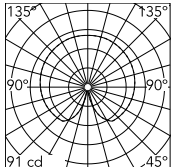

Physical

Colour	Matte Black
Cord length (mm)	1900
Net weight (kg)	6.7
Package volume (m3)	0.13
IP internal	20

Download

Mounting instructions [↓ PDF](#)

Spare Parts [↓ PDF](#)

Photometric Files

LDT / IES [↓ LDT](#)

Technical Drawings

2D [↓ ZIP](#)

3D [↓ ZIP](#)

[Bim](#) [↓ ZIP](#)

Schematic light drawing

Luminous flux Luminaire
1252 lm

Photometric

Lighting type	Total
Light distribution	Symmetric