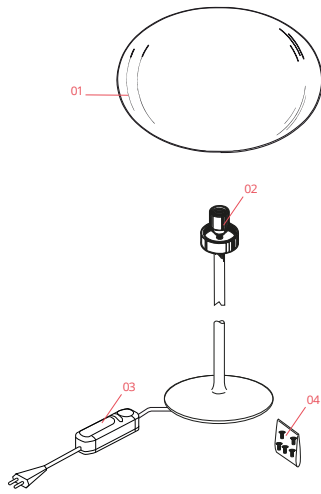

FLOS

F3020031 Matte Black

Glo-Ball Table 1

Designed by Jasper Morrison, 1998

Halogen - 150W

Table/desk lamp providing diffused light. Diffuser consisting of an externally acid-etched, hand blown, flashed opaline glass and a die-cast threaded ring nut with alodine plating finish. Gray or black painted high-thickness steel base and stem and die-cast aluminum diffuser support. On the cable there is the electronic dimmer which allows the regulation of light brightness.

Technical Drawings

2D [↓ ZIP](#)

3D [↓ ZIP](#)

[Bim](#) [↓ ZIP](#)

Schematic light drawing

Luminous flux Luminaire
1252 lm

Photometric

Lighting type	Total
Light distribution	Symmetric

Bulbs

NOT INCLUDED

RF32288

LED Lamp E27 15W 2700K T38

NOT INCLUDED

RF32289

LED Lamp E27 15W 3000K T38

Spare Parts