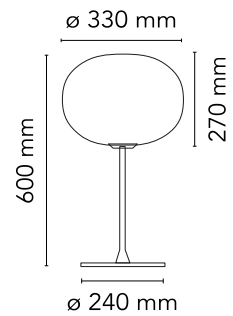

FLOS

F3020031 Matte Black

Glo-Ball Table 1

Designed by Jasper Morrison, 1998

Halogen - 150W

Table/desk lamp providing diffused light. Diffuser consisting of an externally acid-etched, hand blown, flashed opaline glass and a die-cast threaded ring nut with alodine plating finish. Gray or black painted high-thickness steel base and stem and die-cast aluminum diffuser support. On the cable there is the electronic dimmer which allows the regulation of light brightness.

Are you a professional and your project needs consulting and support?

BOOK AN APPOINTMENT

Main specifications

EAN	8059607002278
Mounting	Table
Environments	Indoor dry location
Light Source Type	Bulb
Lamp category	Halogen
Lamp holders	E27
Ilcos	HSGS
Number of heads	1
Power (W)	150

Physical

Colour	Matte Black
Cord length (mm)	1900
Net weight (kg)	6.7
Package volume (m3)	0.13
IP internal	20

Download

Mounting instructions [↓ PDF](#)

Spare Parts [↓ PDF](#)

Photometric Files

LDT / IES [↓ LDT](#)

Technical Drawings

2D [↓ ZIP](#)

3D [↓ ZIP](#)

[Bim](#) [↓ ZIP](#)

Schematic light drawing

Luminous flux Luminaire
1252 lm

Photometric

Lighting type	Total
Light distribution	Symmetric