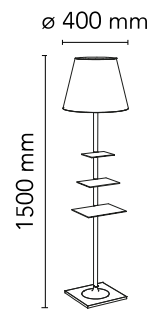

FLOS

F1011046 Bronze

Bibliothèque Nationale

Designed by Philippe Starck, 2013

Halogen - 150W

Floor lamp with diffuse light. Base, rod stand and diffuser stand in chrome-plated die-cast zinc. Base cover in zinc-plated P04 steel sheet. Internal diffuser and lamp-holder stand in opal coloured injection die-stamped PC. The external diffusers are available in matching PVC fabric, injection die-stamped methacrylate with clear or smoke-grey finish, or in silver or bronze on the inner surface, by vacuum aluminum coating. Upper ring in clear injection die-stamped PC. Brackets in polished stainless steel. A USB outlet placed on the base enables the most common smartphones and tablets to be recharged (max 2A).

Are you a professional and your project needs consulting and support?

[BOOK AN APPOINTMENT](#)

Main specifications

EAN	8059607001073
Mounting	Floor
Environments	Indoor dry location
Light Source Type	Bulb
Lamp category	Halogen
Lamp holders	E27
Ilcos	HSGS
Number of heads	1
Power (W)	150

Physical

Colour	Bronze
Cord length (mm)	2010
Net weight (kg)	10.87
Package volume (m3)	0.39
IP internal	20

Download

[Mounting instructions](#)  PDF

[Spare Parts](#)  PDF

Photometric

Lighting type	Total
Light distribution	Symmetric