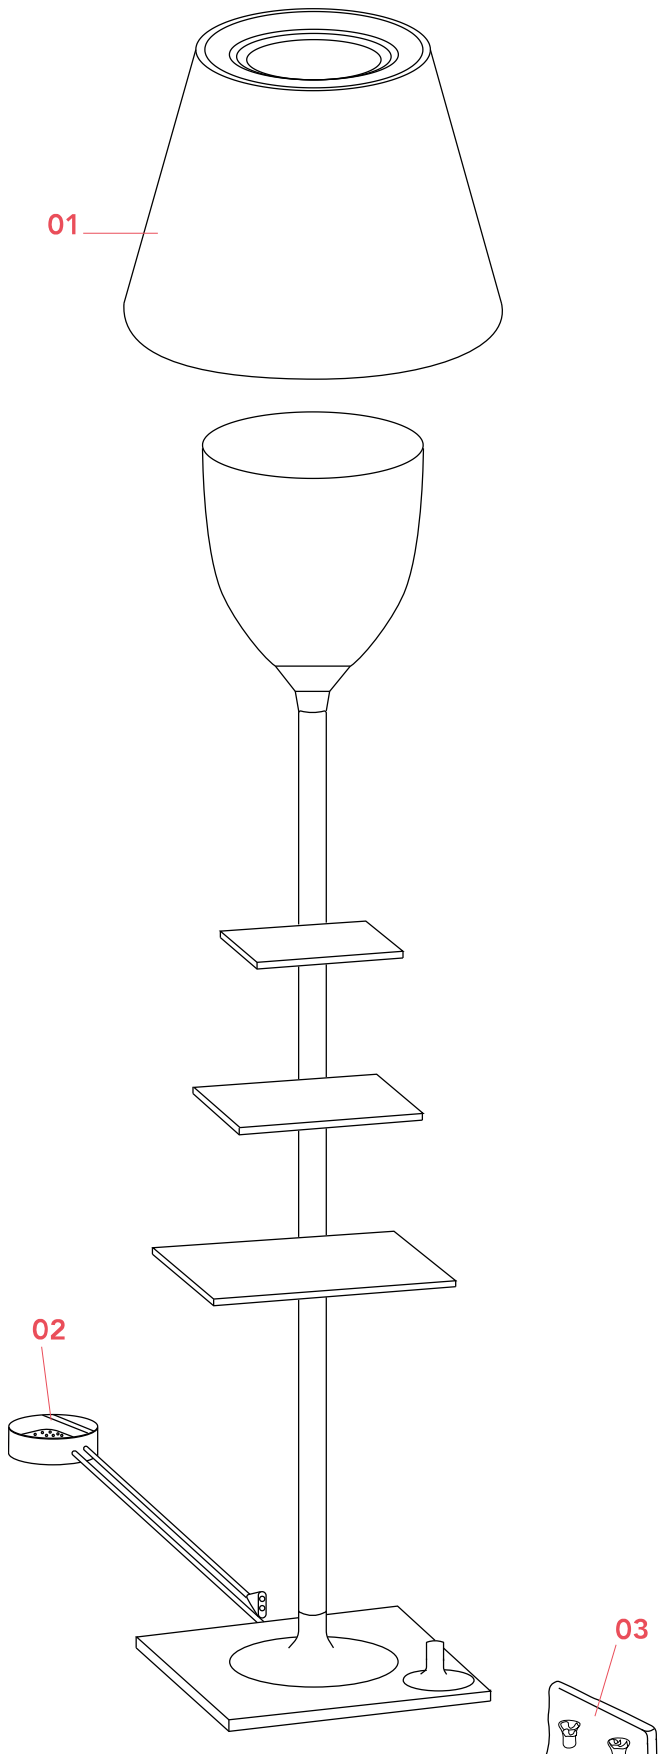

FLOS

F1011046 Bronze

Bibliothèque Nationale

Designed by Philippe Starck, 2013

Halogen - 150W

Floor lamp with diffuse light. Base, rod stand and diffuser stand in chrome-plated die-cast zinc. Base cover in zinc-plated P04 steel sheet. Internal diffuser and lamp-holder stand in opal coloured injection die-stamped PC. The external diffusers are available in matching PVC fabric, injection die-stamped methacrylate with clear or smoke-grey finish, or in silver or bronze on the inner surface, by vacuum aluminum coating. Upper ring in clear injection die-stamped PC. Brackets in polished stainless steel. A USB outlet placed on the base enables the most common smartphones and tablets to be recharged (max 2A).

Physical

Colour	Bronze
Cord length (mm)	2010
Net weight (kg)	10.87
Package volume (m3)	0.39
IP internal	20

Download

[Mounting instructions](#)  PDF

[Spare Parts](#)  PDF

Photometric

Lighting type	Total
Light distribution	Symmetric

Bulbs

NOT INCLUDED

RF26998

LED 21W E27 2450lm 3000K

DIMMER

Spare Parts

- 01. Ktribe Floor/Table 2 aluminized bronze diffuser assembly F6278046
- 02. Led rondo' dimmer 220/240v 40-250w 4-100w RF28045

DOWNLOAD