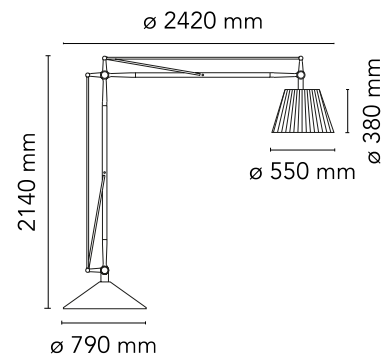

FLOS

F6366020 Fabric

SuperArchimoon

Designed by Philippe Starck, 2000

Halogen - 250W

Floor lamp providing direct and diffused light. Acid-etched hand-blown pressed borosilicate glass internal diffuser. Plissé cloth external diffuser. Sand-cast, aluminum diffuser support. Gray painted assembly composed of tubular aluminum arms and tie rods, stainless steel springs, and die-cast aluminum joints. Sand-cast aluminum base with gray painted spun aluminum cover. On the cable there is the electronic dimmer which allows the regulation of light brightness.

Are you a professional and your project needs consulting and support?

[BOOK AN APPOINTMENT](#)

Main specifications

EAN	8059607006290
Mounting	Floor
Environments	Indoor dry location
Light Source Type	Bulb
Lamp category	Halogen
Lamp holders	E27
Ilcos	HSGS
Number of heads	1
Power (W)	250

Physical

Colour	Fabric
Cord length (mm)	1600
Net weight (kg)	90.88
Package volume (m3)	1.28
IP internal	20

Download

[Mounting instructions](#) PDF

[Spare Parts](#) PDF

Photometric Files

[LDT / IES](#) LDT

Technical Drawings