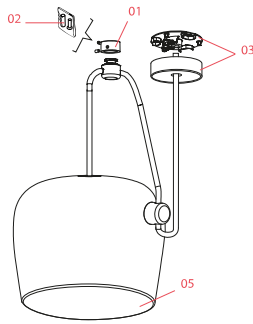

Accessories & Power Supply

OPTIONAL

RF22227

Aim Dimmer

OPTIONAL

F0093030

Aim Multiple Canopy

Spare Parts