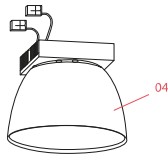

FLOS

F0095054 Light Silver Anodized

Aim Small

Designed by Ronan & Erwan Bouroullec, 2014

12W - 725lm - 2700K - CRI> 90

Suspended light fitting. Body in varnished aluminium sheet, shade in photo-etched optical polycarbonate. Internal reflector in photo-etched PC. Directionable body. Powered directly from mains. The LED can be dimmed with a «Triac for Led» dimmer approved by Flos. Flos does not respond in case of wrong electrical connection system installations. The cable has a useful length of 9 metres and thus the lamp can be suspended 3 metres from the ceiling. Multiple rose with capacity to connect up to 5 Aim Small also available.

Accessories & Power Supply

OPTIONAL

RF22227

Aim Dimmer

OPTIONAL

F0093030

Aim Multiple Canopy

Spare Parts