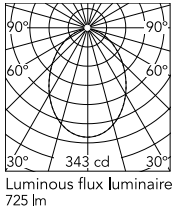

Physical

Colour	Black
Cord length (mm)	9000
Net weight (kg)	1.35
Package height (mm)	310
Package width (mm)	300
Package length (mm)	300
Package volume (m3)	0.03
IP internal	20

Download

Mounting instructions	↓ PDF
Compatible dimmers	↓ PDF
Spare Parts	↓ PDF

Photometric Files

LDT / IES	↓ LDT
-----------	-------

Technical Drawings

2D	↓ ZIP
3D	↓ ZIP
Bim	↓ ZIP

Schematic light drawing

Photometric

Lighting type	Direct
Light distribution	Roto symmetric
CCT (K)	2700
CRI>	90