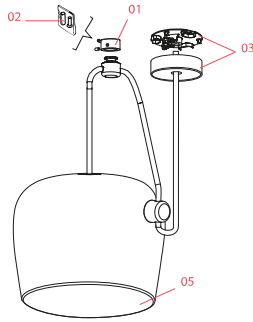

F0093030

Aim Multiple Canopy

Spare Parts

- | | | |
|-----|-----------------------------------|-----------|
| 01. | Black ceiling attachment assembly | RF0090130 |
| 02. | Kit of quantity 3 m4 screws | RF06750 |
| 03. | Ceiling rose assembly | RF1555030 |
| 05. | Aim small opal diffuser | RF0095500 |