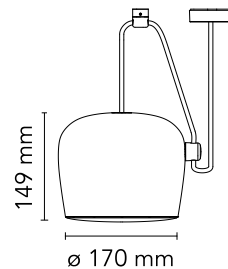

12W - 725lm - 2700K - CRI> 90

Suspended light fitting. Body in varnished aluminium sheet, shade in photo-etched optical polycarbonate. Internal reflector in photo-etched PC. Directionable body. Powered directly from mains. The LED can be dimmed with a «Triac for Led» dimmer approved by Flos. Flos does not respond in case of wrong electrical connection system installations. The cable has a useful length of 9 metres and thus the lamp can be suspended 3 metres from the ceiling. Multiple rose with capacity to connect up to 5 Aim Small also available.

Are you a professional and your project needs consulting and support?

BOOK AN APPOINTMENT