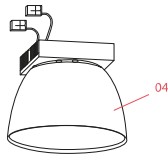

F0093030

Aim Multiple Canopy

Spare Parts

- | | | |
|-----|-----------------------------------|-----------|
| 01. | Black ceiling attachment assembly | RF0090130 |
| 02. | Kit of quantity 3 m4 screws | RF06750 |
| 03. | Ceiling rose assembly | RF1555030 |
| 05. | Aim small opal diffuser | RF0095500 |