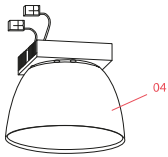

Accessories & Power Supply

OPTIONAL

RF22227

Aim Dimmer

OPTIONAL

F0093030

Aim Multiple Canopy

Spare Parts