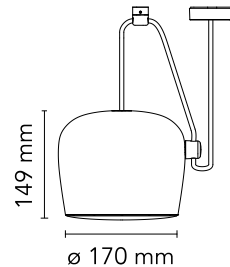

12W - 725lm - 2700K - CRI> 90

Suspended light fitting. Body in varnished aluminium sheet, shade in photo-etched optical polycarbonate. Internal reflector in photo-etched PC. Directionable body. Powered directly from mains. The LED can be dimmed with a «Triac for Led» dimmer approved by Flos. Flos does not respond in case of wrong electrical connection system installations. The cable has a useful length of 9 metres and thus the lamp can be suspended 3 metres from the ceiling. Multiple rose with capacity to connect up to 5 Aim Small also available.

Are you a professional and your project needs consulting and support?

[BOOK AN APPOINTMENT](#)