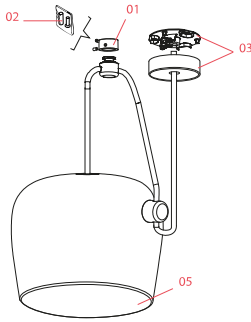

Accessories & Power Supply

OPTIONAL

RF22227

Aim Dimmer

OPTIONAL

F0093030

Aim Multiple Canopy

Spare Parts