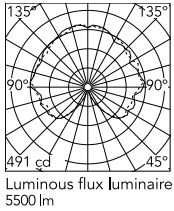

Schematic light drawing

Photometric

Lighting type	Total
Light distribution	Asymmetric

Electrical

Insulation class	I
Frequency (Hz)	50/60
Main voltage (Vac)	220-250
LED voltage Vf (Vdc)	null
Dimmable	Yes
Dimming interface	Remote Dimmable (Dimmer Not Included)
Batteries inside	No
Charging min time	No