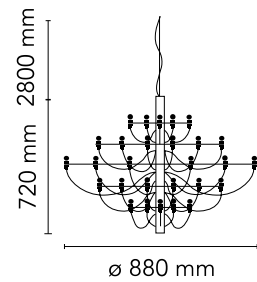

FLOS

A1402059 Brass

2097/30 (clear bulbs)

Designed by Gino Sarfatti, 1958

LED retrofit - 30 x 15W

Suspension lamp providing diffused light. Steel central structure with brass arms, both available either chromium-plated or golded. Steel ceiling fitting and rose.

Are you a professional and your project needs consulting and support?

[BOOK AN APPOINTMENT](#)

Main specifications

EAN	8059607000441
Mounting	Suspension
Environments	Indoor dry location
Light Source Type	Bulb
Lamp category	LED retrofit
Lamp holders	E14
Ilcos	IBS/F
Number of heads	30
Power (W)	15

Physical

Colour	Brass
Cord length (mm)	2800
Net weight (kg)	5.12
Package volume (m3)	0.02
IP internal	20

Download

[Mounting instructions](#) PDF

[Spare Parts](#) PDF

Photometric Files

[LDT / IES](#) LDT

Technical Drawings