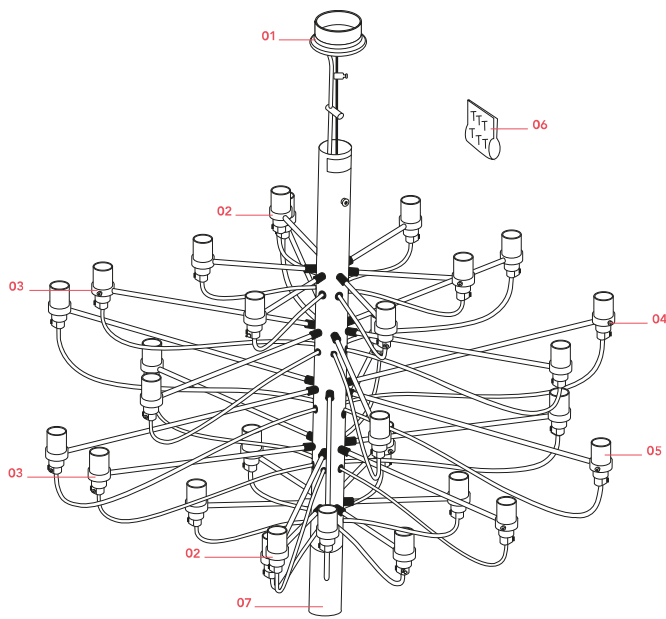

FLOS

A1402059 Brass

2097/30 (clear bulbs)

Designed by Gino Sarfatti, 1958

LED retrofit - 30 x 15W

Suspension lamp providing diffused light. Steel central structure with brass arms, both available either chromium-plated or golded. Steel ceiling fitting and rose.

RF28987

LED Frosted Mini Lamp E14 2,7W
2700K Dimmable (set 32pcs)

INCLUDED

RF28988

LED Clear Mini Lamp E14 2W
2200K Dimmable (Set 32pcs)

Spare Parts

- | | | |
|-----|--------------------------|-----------|
| 01. | Ceiling rose | RL7060800 |
| 02. | Brass short arm (180mm) | RL7050459 |
| 03. | Brass medium arm (330mm) | RL7050559 |
| 04. | Brass long arm (430mm) | RL7050659 |
| 05. | 2097 E14 lamp holder | RL7050100 |
| 06. | Brass lower cap | RL7050759 |
| 07. | Brass lower cap | RL7050959 |

DOWNLOAD

RL7060800

Ceiling rose

RL7050459

Brass short arm (180mm)

RL7050559

Brass medium arm (330mm)

RL7050659

Brass long arm (430mm)

RL7050100

2097 E14 lamp holder

RL7050759

Brass lower cap

RL7050959

Brass lower cap