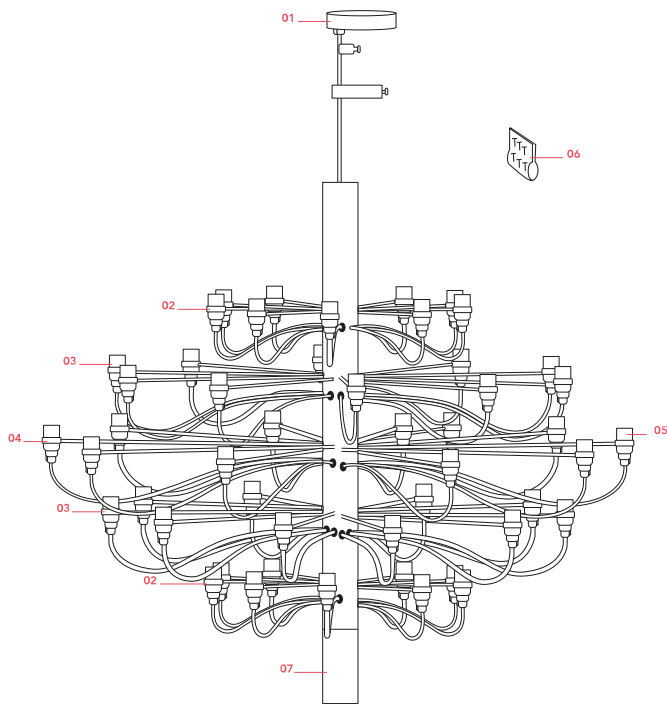

## Schematic light drawing

Luminous flux Luminaire  
5500 lm

RF28889

LED Frosted Mini Lamp E14 2,7W  
2700K Dimmable (Set 20pcs)

NOT INCLUDED

RF28890

LED Clear Mini Lamp E14 2W  
2200K Dimmable (Set 20pcs)

INCLUDED

RF28987

LED Frosted Mini Lamp E14 2,7W  
2700K Dimmable (set 32pcs)

## Spare Parts

01.	Ceiling rose	RL7060700
02.	Brass short arm (200mm)	RL7060459
03.	Brass medium arm (375mm)	RL7060558
04.	Brass long arm (475mm)	RL7060659
05.	2097 E14 lamp holder	RL7050100
06.	Brass lower cap	RL7050759
07.	Brass lower cap	RL7060158