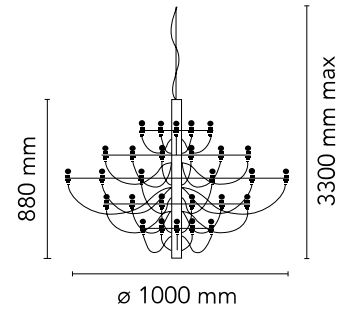

### Physical

Colour	Brass
Cord length (mm)	2800
Net weight (kg)	10.03
Package volume (m3)	0.04
IP internal	20