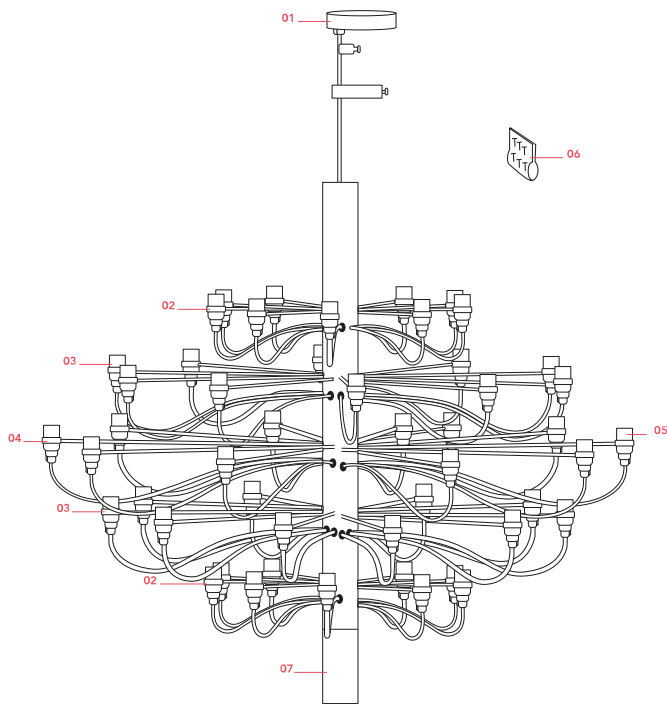

RF28889

LED Frosted Mini Lamp E14 2,7W
2700K Dimmable (Set 20pcs)

INCLUDED

RF28890

LED Clear Mini Lamp E14 2W
2200K Dimmable (Set 20pcs)

NOT INCLUDED

RF28987

LED Frosted Mini Lamp E14 2,7W
2700K Dimmable (set 32pcs)

INCLUDED

RF28988

LED Clear Mini Lamp E14 2W
2200K Dimmable (Set 32pcs)

Spare Parts

01.	Ceiling rose	RL7060700
02.	Brass short arm (200mm)	RL7060459
03.	Brass medium arm (375mm)	RL7060558
04.	Brass long arm (475mm)	RL7060659
05.	2097 E14 lamp holder	RL7050100
06.	Brass lower cap	RL7050759
07.	Brass lower cap	RL7060158

DOWNLOAD

RL7060700

Ceiling rose

RL7060459

Brass short arm (200mm)

RL7060558

Brass medium arm (375mm)

RL7060659

Brass long arm (475mm)

RL7050100

2097 E14 lamp holder

RL7050759

Brass lower cap

RL7060158

Brass lower cap