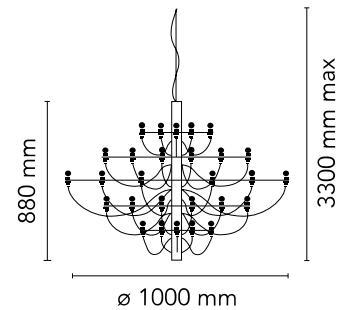

FLOS

A1502059 Brass

2097/50 (clear bulbs)

Designed by Gino Sarfatti, 1958

LED retrofit - 50 x 15W

Suspension lamp providing diffused light. Steel central structure with brass arms, both available either chromium-plated, black or golded. Steel ceiling fitting and rose.

Are you a professional and your project needs consulting and support?

[BOOK AN APPOINTMENT](#)

Main specifications

EAN	8059607000502
Mounting	Suspension
Environments	Indoor dry location
Light Source Type	Bulb
Lamp category	LED retrofit
Lamp holders	E14
Ilcos	IBS/F
Number of heads	50
Power (W)	15

Physical

Colour	Brass
Cord length (mm)	2800
Net weight (kg)	10.03
Package volume (m3)	0.04
IP internal	20

Download

[Mounting instructions](#)  PDF

[Spare Parts](#)  PDF

Photometric Files

[LDT / IES](#)  LDT