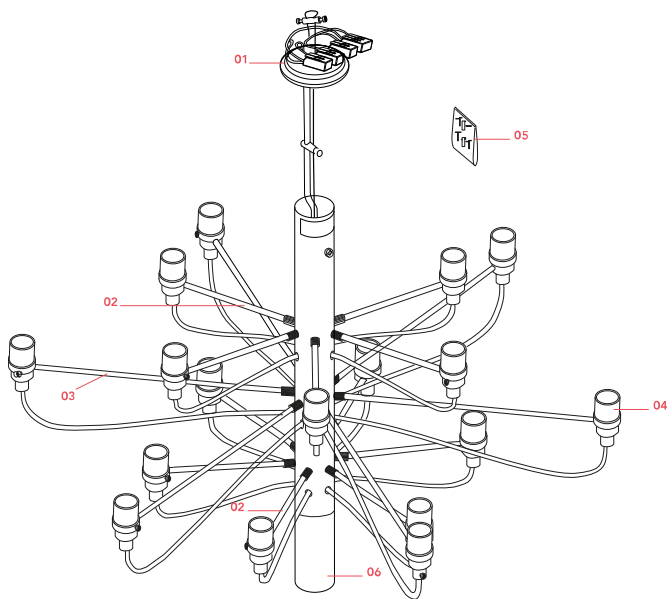

Physical

| | |
|---------------------|-------|
| Colour | Brass |
| Cord length (mm) | 2800 |
| Net weight (kg) | 3.27 |
| Package volume (m3) | 0.02 |
| IP internal | 20 |

Download

[Mounting instructions](#)  PDF

RF28889

LED Frosted Mini Lamp E14 2,7W
2700K Dimmable (Set 20pcs)

NOT INCLUDED

RF28890

LED Clear Mini Lamp E14 2W
2200K Dimmable (Set 20pcs)

Spare Parts

- | | | |
|-----|-------------------------|-----------|
| 01. | Ceiling rose | RL7060800 |
| 02. | Brass short arm (200mm) | RL7060459 |
| 04. | 2097 E14 lamp holder | RL7050100 |
| 05. | Brass lower cap | RL7050759 |
| 06. | Brass lower cap | RL7050959 |

DOWNLOAD

RL7060800

Ceiling rose

RL7060459

Brass short arm (200mm)

RL7050100

2097 E14 lamp holder

RL7050759