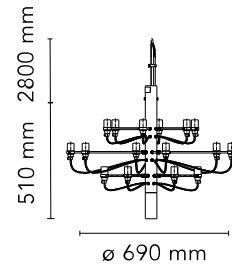

Are you a professional and your project needs consulting and support?

[BOOK AN APPOINTMENT](#)

Main specifications

| | |
|-------------------|---------------------|
| EAN | 8059607000380 |
| Mounting | Suspension |
| Environments | Indoor dry location |
| Light Source Type | Bulb |
| Lamp category | LED retrofit |
| Lamp holders | E14 |
| Ilcos | IBS/F |
| Number of heads | 18 |
| Power (W) | 15 |

Physical

| | |
|---------------------|-------|
| Colour | Brass |
| Cord length (mm) | 2800 |
| Net weight (kg) | 3.27 |
| Package volume (m3) | 0.02 |
| IP internal | 20 |

Download

[Mounting instructions](#)  PDF