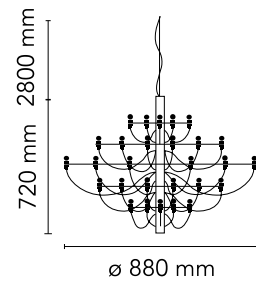

FLOS

A1402057 Chrome

2097/30 (clear bulbs)

Designed by Gino Sarfatti, 1958

LED retrofit - 30 x 15W

Suspension lamp providing diffused light. Steel central structure with brass arms, both available either chromium-plated or golded. Steel ceiling fitting and rose.

Are you a professional and your project needs consulting and support?

[BOOK AN APPOINTMENT](#)

Main specifications

EAN	8059607000434
Mounting	Suspension
Environments	Indoor dry location
Light Source Type	Bulb
Lamp category	LED retrofit
Lamp holders	E14
Ilcos	IBS/F
Number of heads	30
Power (W)	15

Physical

Colour	Chrome
Cord length (mm)	2800
Net weight (kg)	5.6
Package volume (m3)	0.02
IP internal	20

Download

[Mounting instructions](#) PDF

[Spare Parts](#) PDF

Photometric Files

[LDT / IES](#) LDT

Technical Drawings