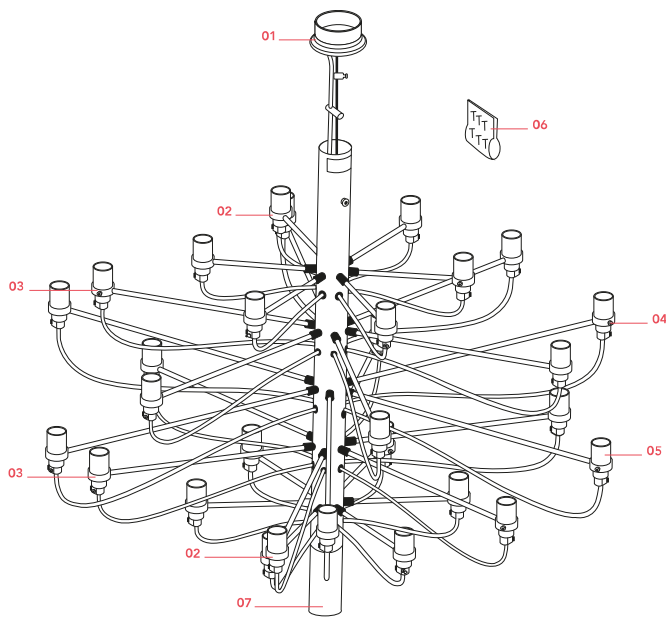

Physical

Colour	Chrome
Cord length (mm)	2800
Net weight (kg)	5.6
Package volume (m3)	0.02
IP internal	20

Download

[Mounting instructions](#) PDF

[Spare Parts](#) PDF

Photometric Files

[LDT / IES](#) LDT

Technical Drawings

RF28987

LED Frosted Mini Lamp E14 2,7W
2700K Dimmable (set 32pcs)

INCLUDED

RF28988

LED Clear Mini Lamp E14 2W
2200K Dimmable (Set 32pcs)

Spare Parts

- | | | |
|-----|---------------------------|-----------|
| 01. | Ceiling rose | RL7060800 |
| 02. | Chrome short arm (180mm) | RL7050457 |
| 03. | Chrome medium arm (330mm) | RL7050557 |
| 04. | Chrome long arm (430mm) | RL7050657 |
| 05. | 2097 E14 lamp holder | RL7050100 |
| 06. | Chrome screw kit | RL7050757 |
| 07. | Chrome lower cap | RL7050900 |

DOWNLOAD

RL7060800

Ceiling rose

RL7050457

Chrome short arm (180mm)

RL7050557

Chrome medium arm (330mm)

RL7050657

Chrome long arm (430mm)

RL7050100

2097 E14 lamp holder

RL7050757

Chrome screw kit

RL7050900

Chrome lower cap