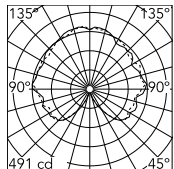

Schematic light drawing

Luminous flux Luminaire
5500 lm

Photometric

Lighting type	Total
Light distribution	Asymmetric

Electrical

Insulation class	I
Frequency (Hz)	50/60
Main voltage (Vac)	220-250
LED voltage Vf (Vdc)	null
Dimmable	Yes
Dimming interface	Remote Dimmable (Dimmer Not Included)
Batteries inside	No
Charging min time	No