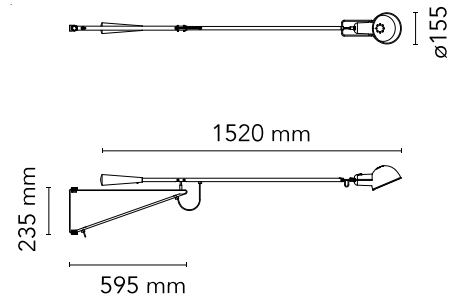

# FLOS

A0320009 White

**265 Small** NEW

Designed by Paolo Rizzatto, 1973

Halogen - 75W

Wall lamp providing direct light. Painted steel adjustable arm and reflector. Chrome-plated brass reflector support. Cast iron tapered counterweight. Painted steel wall fixture.

## Main specifications

EAN	8059607047156
Mounting	Wall
Environments	Indoor dry location
Light Source Type	Bulb
Lamp category	Halogen
Lamp holders	E27
Ilcos	HSGSA
Number of heads	1
Power (W)	75

## Physical

Colour	White
Cord length (mm)	2030
Net weight (kg)	5
Package volume (m3)	0.09
IP internal	20