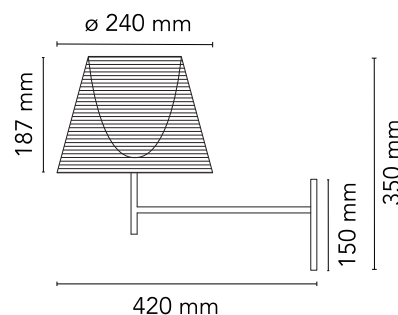

FLOS

F6307007 Fabric

KTribe Wall

Designed by Philippe Starck, 2007

Halogen - 70W

Wall mounted fixture providing diffused lighting; a switch located near the diffuser allows for 4-level light adjustment via a "remote" dimmer. Cover rose in die-cast, polished and chrome-plated Zamak alloy. Arm and diffuser support in polished aluminum tube. Injectionmolded PC (polycarbonate) inner diffuser opal color. Outer diffusers in transparent or fumée PMMA (polymethylmethacrylate) and silver or bronze on the inner surface, by vacuum aluminum coating. Injection-molded PC (polycarbonate) upper ring, completely transparent, or transparent brown for the outer bronze diffuser.

Are you a professional and your project needs consulting and support?

[BOOK AN APPOINTMENT](#)

Main specifications

EAN	8059607006191
Mounting	Wall
Environments	Indoor dry location
Light Source Type	Bulb
Lamp category	Halogen
Lamp holders	E27
Ilcos	HSGS
Number of heads	1
Power (W)	70

Physical

Colour	Fabric
Net weight (kg)	1.46
Package volume (m3)	0.05
IP internal	20

Download

[Mounting instructions](#) PDF

[Spare Parts](#) PDF

Photometric Files

[LDT / IES](#) LDT

Technical Drawings