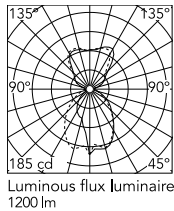

Schematic light drawing

Photometric

Lighting type	Indirect, Direct
Light distribution	Symmetric

Electrical

Insulation class	I
Frequency (Hz)	50/60
Main voltage (Vac)	220-240
LED voltage Vf (Vdc)	null
Dimmable	Yes
Dimming interface	Dimmer Integrated
Batteries inside	No
Charging min time	No