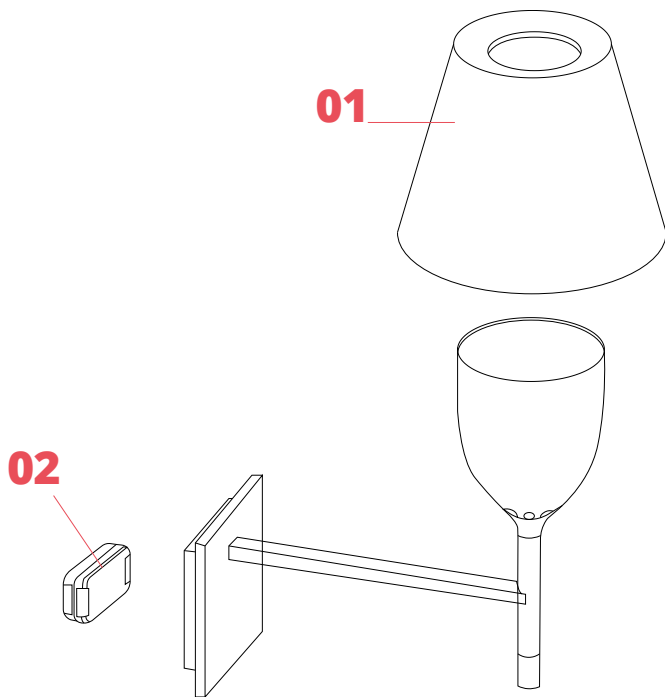

Spare Parts

01. Miss K/KTribe Wall & Floor 1
fabric diffuser assembly

RF6255008

DOWNLOAD