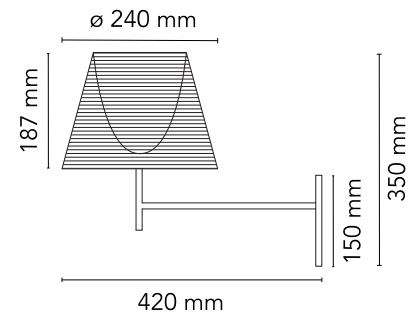

FLOS

F6307004 Aluminized Silver

KTribe Wall

Designed by Philippe Starck, 2007

Halogen - 70W

Wall mounted fixture providing diffused lighting; a switch located near the diffuser allows for 4-level light adjustment via a "remote" dimmer. Cover rose in die-cast, polished and chrome-plated Zamak alloy. Arm and diffuser support in polished aluminum tube. Injectionmolded PC (polycarbonate) inner diffuser opal color. Outer diffusers in transparent or fumée PMMA (polymethylmethacrylate) and silver or bronze on the inner surface, by vacuum aluminum coating. Injection-molded PC (polycarbonate) upper ring, completely transparent, or transparent brown for the outer bronze diffuser.

Are you a professional and your project needs consulting and support?

[BOOK AN APPOINTMENT](#)

Main specifications

EAN	8059607006184
Mounting	Wall
Environments	Indoor dry location
Light Source Type	Bulb
Lamp category	Halogen
Lamp holders	E27
Ilcos	HSGS
Number of heads	1
Power (W)	70

Physical

Colour	Aluminized Silver
Net weight (kg)	1.7
Package volume (m3)	0.05
IP internal	20

Download

[Mounting instructions](#) PDF

[Spare Parts](#) PDF

Photometric Files

[LDT / IES](#) LDT

Technical Drawings