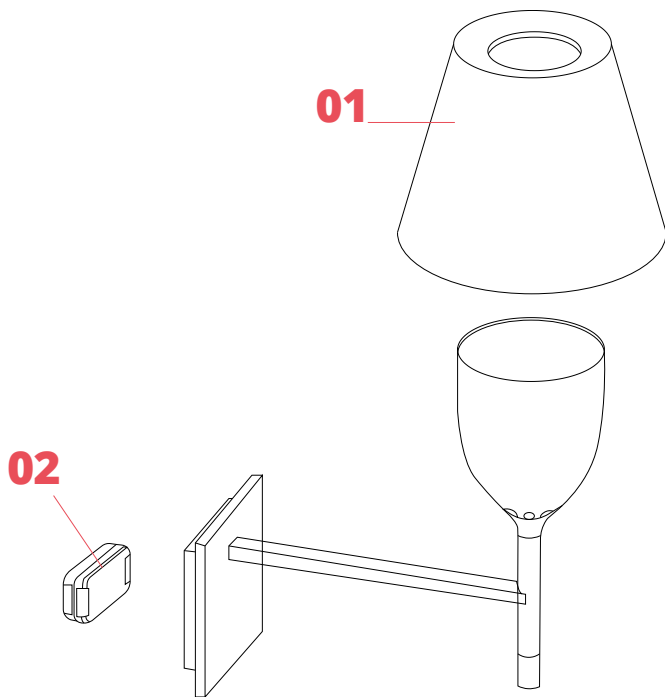

Spare Parts

01. Miss K Wall & Floor 1 silver
diffuser assembly

RF6255001

DOWNLOAD