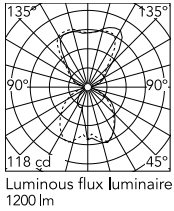

Schematic light drawing

Photometric

Lighting type	Indirect, Direct
Light distribution	Symmetric

Electrical

Insulation class	I
Frequency (Hz)	50/60
Main voltage (Vac)	220-240
LED voltage Vf (Vdc)	null
Dimmable	Yes
Dimming interface	Dimmer Integrated
Batteries inside	No
Charging min time	No