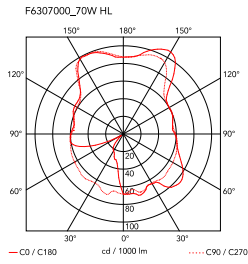

Physical

Colour	Fumée
Net weight (kg)	1.7
Package volume (m3)	0.05
IP internal	20

Download

[Mounting instructions](#) PDF

[Spare Parts](#) PDF

Photometric Files

[LDT / IES](#) ZIP

Technical Drawings

[2D](#) ZIP

[3D](#) ZIP

Schematic light drawing

Photometric

Lighting type	Indirect, Direct
Light distribution	Symmetric

Electrical

Insulation class	I
Frequency (Hz)	50/60
Main voltage (Vac)	220-240
LED voltage Vf (Vdc)	null
Dimmable	Yes
Dimming interface	Dimmer Integrated
Batteries inside	No
Charging min time	No