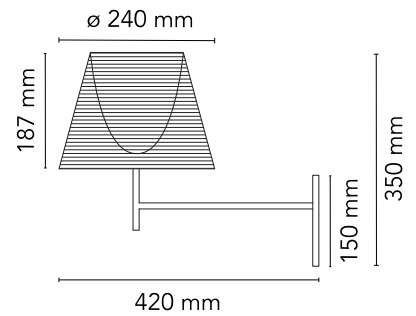

FLOS

■ F6307030 Fumée

KTribe Wall

Designed by Philippe Starck, 2007

Halogen - 70W

Wall mounted fixture providing diffused lighting; a switch located near the diffuser allows for 4-level light adjustment via a "remote" dimmer. Cover rose in die-cast, polished and chrome-plated Zamak alloy. Arm and diffuser support in polished aluminum tube. Injectionmolded PC (polycarbonate) inner diffuser opal color. Outer diffusers in transparent or fumée PMMA (polymethylmethacrylate) and silver or bronze on the inner surface, by vacuum aluminum coating. Injection-molded PC (polycarbonate) upper ring, completely transparent, or transparent brown for the outer bronze diffuser.

Are you a professional and your project needs consulting and support?

[BOOK AN APPOINTMENT](#)

Main specifications

EAN	8059607006207
Mounting	Wall
Environments	Indoor dry location
Light Source Type	Bulb
Lamp category	Halogen
Lamp holders	E27
Ilcos	HSGS
Number of heads	1
Power (W)	70

Physical

Colour	Fumée
Net weight (kg)	1.7
Package volume (m3)	0.05
IP internal	20

Download

[Mounting instructions](#) PDF

[Spare Parts](#) PDF

Photometric Files

[LDT / IES](#) ZIP

Technical Drawings