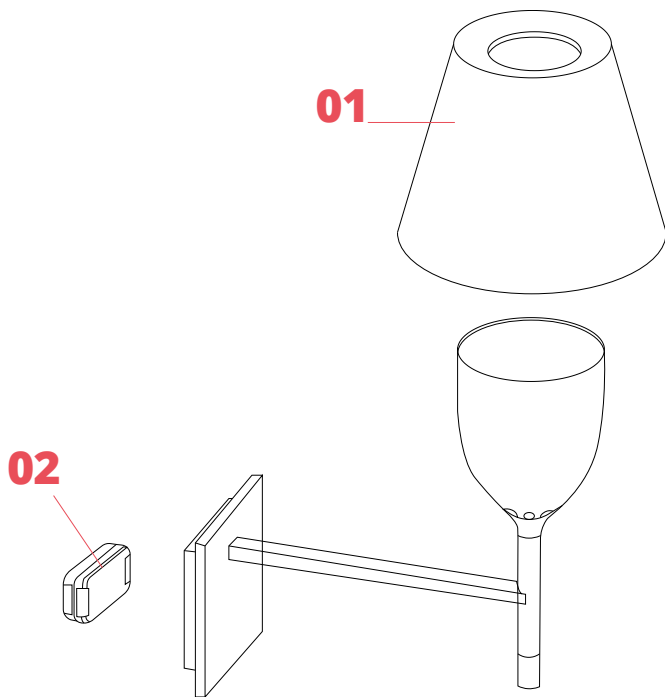

Spare Parts

01. Miss K Wall & Floor 1 fumée
diffuser assembly

RF6255009

DOWNLOAD