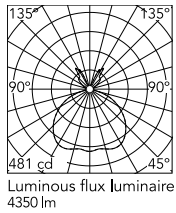

Physical

| | |
|---------------------|-------------------|
| Colour | Aluminized Bronze |
| Cord length (mm) | 2700 |
| Net weight (kg) | 4.45 |
| Package height (mm) | 595 |
| Package width (mm) | 645 |
| Package length (mm) | 635 |
| Package volume (m3) | 0.24 |
| IP internal | 20 |

Schematic light drawing

Beam Angle: 120°

| h(m) | E(lx) | D(m) |
|------|-------|-------|
| 1 | 466 | 3.50 |
| 2 | 117 | 7.00 |
| 3 | 52 | 10.49 |
| 4 | 29 | 13.99 |
| 5 | 19 | 17.49 |

Photometric

| | |
|--------------------|------------------|
| Lighting type | Indirect, Direct |
| Light distribution | Symmetric |