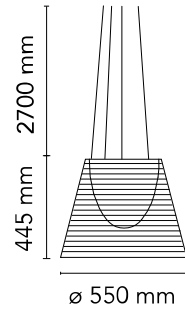

Are you a professional and your project needs consulting and support?

BOOK AN APPOINTMENT

Main specifications

| | |
|-------------------|---------------------|
| EAN | 8059607021521 |
| Mounting | Suspension |
| Environments | Indoor dry location |
| Light Source Type | Bulb |
| Lamp category | Halogen |
| Lamp holders | E27 |
| Ilcos | HSGS |
| Number of heads | 1 |
| Power (W) | 250 |

Physical

| | |
|---------------------|-------------------|
| Colour | Aluminized Bronze |
| Cord length (mm) | 2700 |
| Net weight (kg) | 4.45 |
| Package height (mm) | 595 |
| Package width (mm) | 645 |
| Package length (mm) | 635 |
| Package volume (m3) | 0.24 |
| IP internal | 20 |

Schematic light drawing

Beam Angle: 120°

| h(m) | E(lx) | D(m) |
|------|-------|-------|
| 1 | 466 | 3.50 |
| 2 | 117 | 7.00 |
| 3 | 52 | 10.49 |
| 4 | 29 | 13.99 |
| 5 | 19 | 17.49 |

Photometric

| | |
|--------------------|------------------|
| Lighting type | Indirect, Direct |
| Light distribution | Symmetric |