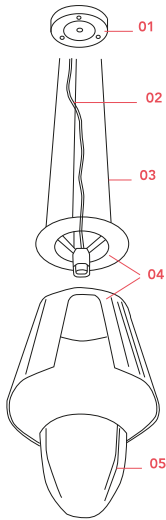

FLOS

F6258046 Aluminized Bronze

KTribe Suspension 3

Designed by Philippe Starck, 2005

Halogen - 250W

Suspension lamp providing diffused light. PC (polycarbonate) inner diffuser, with opal white finish. Outer diffusers in transparent or fumée PMMA (polymethylmethacrylate), and silver or bronze on the inner surface, by vacuum aluminum coating. Three stainless steel cables, length 4000 mm for suspension of the diffuser assembly. White ceiling rose.

Physical

| | |
|---------------------|-------------------|
| Colour | Aluminized Bronze |
| Cord length (mm) | 2700 |
| Net weight (kg) | 4.45 |
| Package height (mm) | 595 |
| Package width (mm) | 645 |
| Package length (mm) | 635 |
| Package volume (m3) | 0.24 |
| IP internal | 20 |

Schematic light drawing

Beam Angle: 120°

| h(m) | E(lx) | D(m) |
|------|-------|-------|
| 1 | 466 | 3.50 |
| 2 | 117 | 7.00 |
| 3 | 52 | 10.49 |
| 4 | 29 | 13.99 |
| 5 | 19 | 17.49 |

Photometric

| | |
|--------------------|------------------|
| Lighting type | Indirect, Direct |
| Light distribution | Symmetric |

Bulbs

NOT INCLUDED

RF26998

LED 21W E27 2450lm 3000K
DIMMER

NOT INCLUDED

RF30429

LED Opal Lamp E27 21W 2700K
A65 Dimmable

Spare Parts