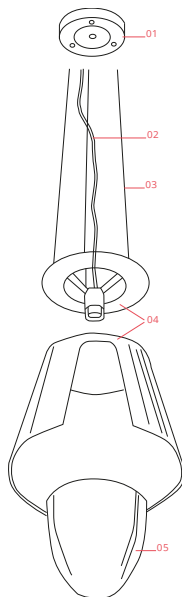

FLOS

F6257046 Aluminized Bronze

KTribe Suspension 2

Designed by Philippe Starck, 2005

Halogen - 150W

Suspension lamp providing diffused light. PC (polycarbonate) inner diffuser, with opal white finish. Outer diffusers in transparent or fumée PMMA (polymethylmethacrylate), and silver or bronze on the inner surface, by vacuum aluminum coating. Three stainless steel cables, length 4000 mm for suspension of the diffuser assembly. White ceiling rose.

Physical

Colour	Aluminized Bronze
Cord length (mm)	2700
Net weight (kg)	2.45
Package height (mm)	450
Package width (mm)	485
Package length (mm)	485
Package volume (m3)	0.11
IP internal	20

Download

[Mounting instructions](#) PDF

[Spare Parts](#) PDF

Photometric Files

[LDT / IES](#) LDT

Technical Drawings

[2D](#) ZIP

[3D](#) ZIP

Schematic light drawing

Beam Angle: 85°

- | | | |
|-----|--|-----------|
| 01. | S2/S3 ceiling rose assembly | RF6257001 |
| 02. | 5 meter sil/fep 2x0,75
transparent electrical cable | RF4190200 |
| 03. | Steel cable packed 3 pieces mt.
3 | RF29875 |
| 04. | Wiring assembly and external
diffuser with support | RF6257003 |
| 05. | Ktribe S2 calibre internal diffuser | RF19802 |