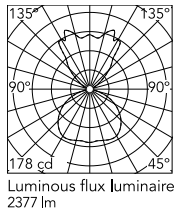

Physical

Colour	Aluminized Bronze
Cord length (mm)	2700
Net weight (kg)	2.45
Package height (mm)	450
Package width (mm)	485
Package length (mm)	485
Package volume (m3)	0.11
IP internal	20

Download

[Mounting instructions](#) PDF

[Spare Parts](#) PDF

Photometric Files

[LDT / IES](#) LDT

Technical Drawings

[2D](#) ZIP

[3D](#) ZIP

Schematic light drawing

Beam Angle: 85°