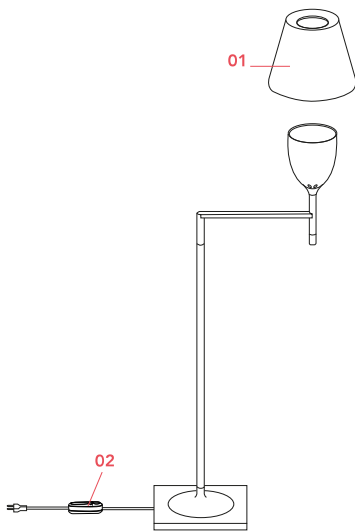

Spare Parts

01.	Miss K/KTribe Wall & Floor 1 transparent diffuser assembly	RF6255007
02.	Dimmer rt99 pcg 230V	RF16322

DOWNLOAD