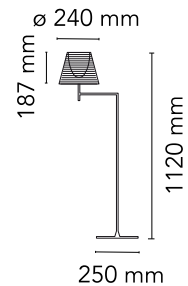

FLOS

F6265000 Transparent

KTribe Floor 1

Designed by Philippe Starck, 2007

Halogen - 100W

Floor lamp providing diffused lighting; a switch located near the diffuser allows for 4-level light adjustment via a "remote" dimmer positioned on the power cord near the plug. Base and rod support in die-cast, polished and chrome-plated Zamak alloy. Rod, arm support, arm and diffuser support in polished aluminum tube. Molded steel counterweight with galvanized finish. Injection-molded PC (polycarbonate) inner diffuser opal color. Outer diffusers in transparent or fumée PMMA (polymethylmethacrylate) and silver or bronze on the inner surface, by vacuum aluminum coating. Injection-molded PC (polycarbonate) upper ring, completely transparent, or transparent brown for the outer bronze diffuser.

Are you a professional and your project needs consulting and support?

[BOOK AN APPOINTMENT](#)

Main specifications

EAN	8059607005675
Mounting	Floor
Environments	Indoor dry location
Light Source Type	Bulb
Lamp category	Halogen
Lamp holders	E27
Ilcos	HSGS
Number of heads	1
Power (W)	100

Physical

Colour	Transparent
Cord length (mm)	1500
Net weight (kg)	4.54
Package volume (m3)	0.21
IP internal	20

Download

[Mounting instructions](#)  PDF

[Spare Parts](#)  PDF

Photometric Files

[LDT / IES](#)  ZIP