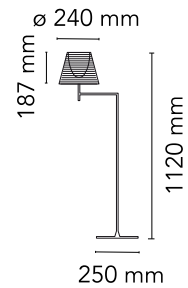

FLOS

F6265004 Aluminized Silver

KTribe Floor 1

Designed by Philippe Starck, 2007

Halogen - 100W

Floor lamp providing diffused lighting; a switch located near the diffuser allows for 4-level light adjustment via a "remote" dimmer positioned on the power cord near the plug. Base and rod support in die-cast, polished and chrome-plated Zamak alloy. Rod, arm support, arm and diffuser support in polished aluminum tube. Molded steel counterweight with galvanized finish. Injection-molded PC (polycarbonate) inner diffuser opal color. Outer diffusers in transparent or fumée PMMA (polymethylmethacrylate) and silver or bronze on the inner surface, by vacuum aluminum coating. Injection-molded PC (polycarbonate) upper ring, completely transparent, or transparent brown for the outer bronze diffuser.

Are you a professional and your project needs consulting and support?

[BOOK AN APPOINTMENT](#)

Main specifications

EAN	8059607005682
Mounting	Floor
Environments	Indoor dry location
Light Source Type	Bulb
Lamp category	Halogen
Lamp holders	E27
Ilcos	HSGS
Number of heads	1
Power (W)	100

Physical

Colour	Aluminized Silver
Cord length (mm)	1500
Net weight (kg)	4.54
Package volume (m3)	0.21
IP internal	20

Download

Mounting instructions	↓ PDF
Spare Parts	↓ PDF

Photometric

Lighting type	Indirect, Direct
Light distribution	Symmetric