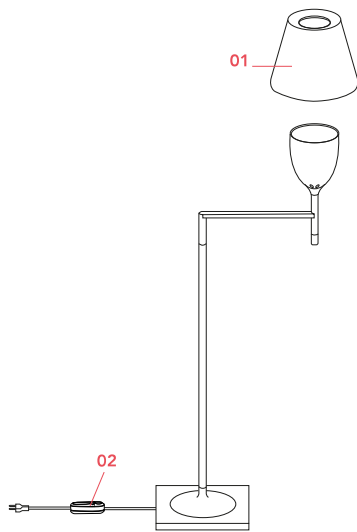

Spare Parts

01.	Miss K Wall & Floor 1 silver diffuser assembly	RF6255001
02.	Dimmer rt99 pcg 230V	RF16322

DOWNLOAD