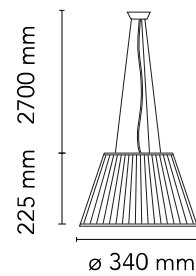

FLOS

F6105000 Glass

Romeo Moon Suspension 1

Designed by Philippe Starck, 1996

Halogen - 150W

Suspension lamp providing diffused light. Acid-etched pressed borosilicate glass internal diffuser. Pressed clear glass shade. Injection-molded transparent polycarbonate diffuser support. Transparent, stamped polycarbonate dust protection screen. White, injection-molded ABS rose, galvanized pressed steel ceiling fitting. Free steel suspension cable.

Are you a professional and your project needs consulting and support?

BOOK AN APPOINTMENT

Main specifications

EAN	8059607020883
Mounting	Suspension
Environments	Indoor dry location
Light Source Type	Bulb
Lamp category	Halogen
Lamp holders	E27
Ilcos	HSGS
Number of heads	1
Power (W)	150

Physical

Colour	Glass
Cord length (mm)	2700
Net weight (kg)	4.5
Package height (mm)	380
Package width (mm)	430
Package length (mm)	420
Package volume (m3)	0.07
IP internal	20

Download

Mounting instructions [↓ PDF](#)

Spare Parts [↓ PDF](#)

Photometric Files

LDT / IES [↓ LDT](#)

Technical Drawings

2D [↓ ZIP](#)

3D [↓ ZIP](#)