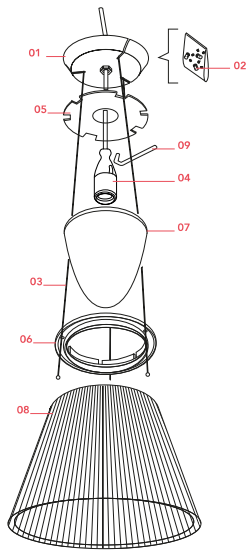

FLOS

F6105000 Glass

Romeo Moon Suspension 1

Designed by Philippe Starck, 1996

Halogen - 150W

Suspension lamp providing diffused light. Acid-etched pressed borosilicate glass internal diffuser. Pressed clear glass shade. Injection-molded transparent polycarbonate diffuser support. Transparent, stamped polycarbonate dust protection screen. White, injection-molded ABS rose, galvanized pressed steel ceiling fitting. Free steel suspension cable.

Physical

Colour	Glass
Cord length (mm)	2700
Net weight (kg)	4.5
Package height (mm)	380
Package width (mm)	430
Package length (mm)	420
Package volume (m3)	0.07
IP internal	20

Download

Mounting instructions [↓ PDF](#)

Bulbs

NOT INCLUDED

RF32564

LED Lamp 11.5W E27 220-240V
3000K A70

NOT INCLUDED

RF32563

LED Lamp 11.5W E27 220-240V
2700K A70

Spare Parts

- | | | |
|-----|---|-----------|
| 01. | Ceiling attachment assembly | RF81836 |
| 02. | Kit with brass wire clamps and screws | RF6110800 |
| 03. | Steel cable packed 3 pieces mt. 3 | RF29875 |
| 04. | Lamp holder assembly | RF85863 |
| 05. | Anti-dust screen | RF05974 |
| 06. | Safety ring assembly | RF6105200 |
| 07. | Acid-etched diffuser | RF03172 |
| 08. | Romeo Moon Suspension/Table 1 lampshade | RF6110400 |
| 09. | Lamp holder support | RF02784 |