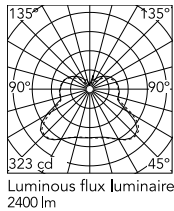

Physical

Colour	Glass
Cord length (mm)	2700
Net weight (kg)	4.5
Package height (mm)	380
Package width (mm)	430
Package length (mm)	420
Package volume (m3)	0.07
IP internal	20

Download

Mounting instructions [↓ PDF](#)

Spare Parts [↓ PDF](#)

Photometric Files

LDT / IES [↓ LDT](#)

Technical Drawings

2D [↓ ZIP](#)

3D [↓ ZIP](#)

Schematic light drawing

Photometric