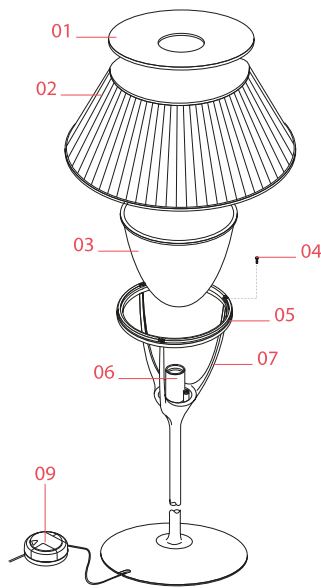

FLOS

F6109000 Glass

Romeo Moon Floor

Designed by Philippe Starck, 1998

Halogen - 250W

Floor lamp providing diffused light. Acid-etched pressed borosilicate glass internal diffuser. Pressed clear glass shade. Gray painted steel stem and die-cast aluminum base and yoke. Injection-molded transparent polycarbonate diffuser support. On the cable there is the electronic dimmer which allows the regulation of light brightness.

Physical

Colour	Glass
Cord length (mm)	1350
Net weight (kg)	22.05
Package volume (m3)	0.35
IP internal	20

Download

[Mounting instructions](#)  PDF

[Spare Parts](#)  PDF

Photometric Files

[LDT / IES](#)  ZIP

Bulbs

NOT INCLUDED

RF32563

LED Lamp 11.5W E27 220-240V
2700K A70

NOT INCLUDED

RF32564

LED Lamp 11.5W E27 220-240V
3000K A70

Spare Parts

- | | | |
|-----|--|-----------|
| 01. | Romeo F/T2 cover ring | RF03205 |
| 02. | Romeo Moon Suspension/Table
2 & Floor lampshade | RF6110300 |
| 03. | Acid-etched diffuser | RF03321 |
| 04. | Kit of screws/bolts for Romeo | RF6100200 |
| 05. | Support ring | RF05307 |
| 06. | E27 Lamp holder | RF04169 |
| 07. | Grey support bracket | RF02812 |
| 08. | Contact rod small parts kit | RF6110100 |
| 09. | Led rondo' dimmer 220/240v 40-
250w 4-100w | RF28045 |