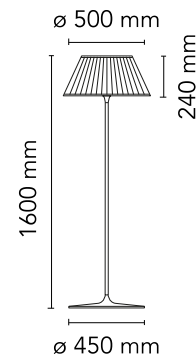

FLOS

F6109000 Glass

Romeo Moon Floor

Designed by Philippe Starck, 1998

Halogen - 250W

Floor lamp providing diffused light. Acid-etched pressed borosilicate glass internal diffuser. Pressed clear glass shade. Gray painted steel stem and die-cast aluminum base and yoke. Injection-molded transparent polycarbonate diffuser support. On the cable there is the electronic dimmer which allows the regulation of light brightness.

Are you a professional and your project needs consulting and support?

[BOOK AN APPOINTMENT](#)

Main specifications

EAN	8059607005477
Mounting	Floor
Environments	Indoor dry location
Light Source Type	Bulb
Lamp category	Halogen
Lamp holders	E27
Ilcos	HSGS
Number of heads	1
Power (W)	250

Physical

Colour	Glass
Cord length (mm)	1350
Net weight (kg)	22.05
Package volume (m3)	0.35
IP internal	20

Download

[Mounting instructions](#)  PDF

[Spare Parts](#)  PDF

Photometric Files

[LDT / IES](#)  ZIP