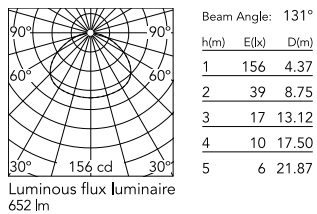

Physical

Colour	Black
Net weight (kg)	0.55
Package height (mm)	90
Package width (mm)	150
Package length (mm)	610
Package volume (m3)	0.01
IP internal	20

Download

Mounting instructions [↓ PDF](#)

Photometric Files

LDT / IES [↓ LDT](#)

Technical Drawings

[Bim](#) [↓ ZIP](#)

IP
20

Schematic light drawing

Photometric

Lighting type	Direct
Light distribution	Symmetric

Electrical